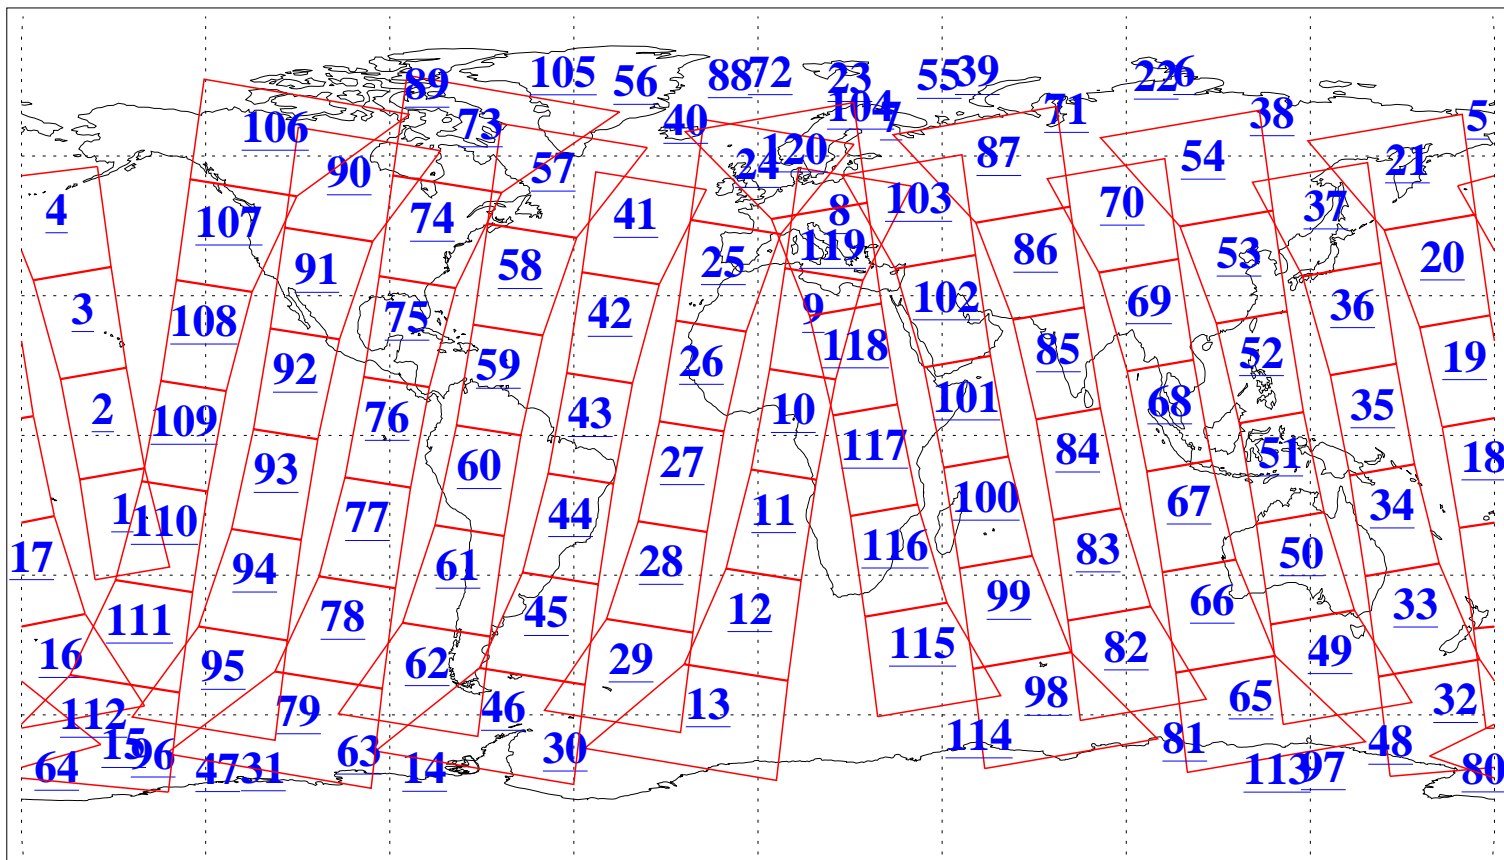

L1B Availability
AMSU Granules: 240
HSB Granules: 0
AIRS Granules: 240

3 Jun 2011
DoY 154
Aqua Day 3317
Granules: 1 to 120

Granules: 121 to 240

Legend: AMSU Available, HSB Available, AIRS Available

Created on 5 Jun 2011 05:15:11 PDT by rbo@pi.jpl.nasa.gov

L1B Availability
AMSU Granules: 240
HSB Granules: 0
AIRS Granules: 240

3 Jun 2011
DoY 154
Aqua Day 3317
Ascending Granules

Descending Granules

Legend: AMSU Available, HSB Available, AIRS Available

Created on 5 Jun 2011 05:15:11 PDT by rbo@pi.jpl.nasa.gov

L1B Availability
 AMSU Granules: 240
 HSB Granules: 0
 AIRS Granules: 240

3 Jun 2011
 DoY 154
 Aqua Day 3317

Northern Hemisphere Granules

Southern Hemisphere Granules

Legend: AMSU Available, HSB Available, AIRS Available