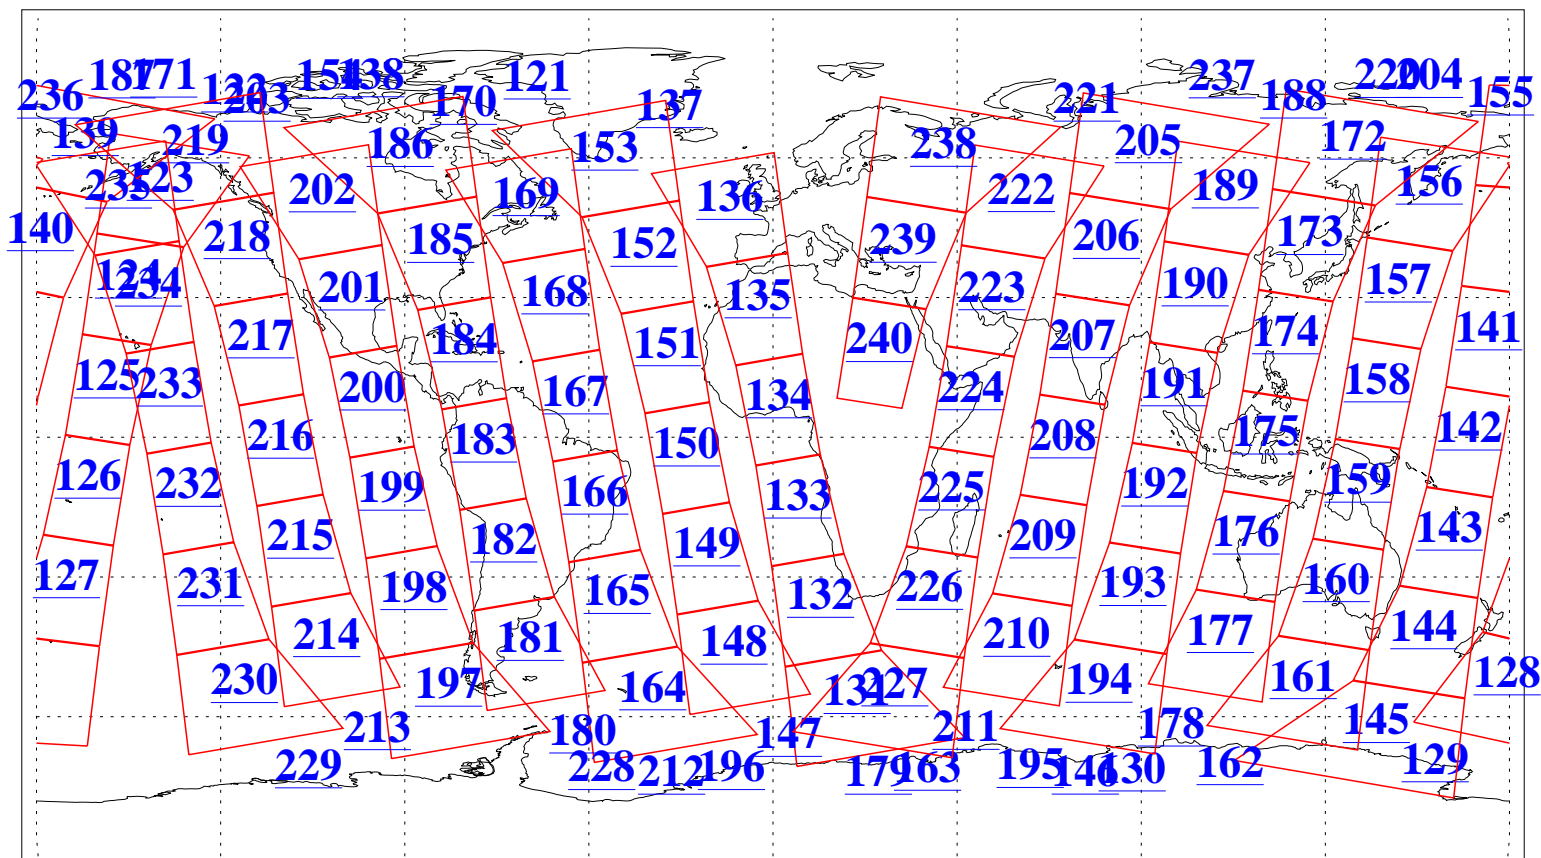

L1B Availability
AMSU Granules: 240
HSB Granules: 0
AIRS Granules: 240

3 Jun 2011
DoY 154
Aqua Day 3317
Granules: 1 to 120

Granules: 121 to 240

Legend: AMSU Available, HSB Available, AIRS Available

Created on 5 Jun 2011 05:15:11 PDT by rbo@pi.jpl.nasa.gov

L1B Availability
AMSU Granules: 240
HSB Granules: 0
AIRS Granules: 240

3 Jun 2011
DoY 154
Aqua Day 3317
Ascending Granules

Descending Granules

Legend: AMSU Available, HSB Available, AIRS Available

Created on 5 Jun 2011 05:15:11 PDT by rbo@pi.jpl.nasa.gov

L1B Availability
 AMSU Granules: 240
 HSB Granules: 0
 AIRS Granules: 240

3 Jun 2011
 DoY 154
 Aqua Day 3317

Northern Hemisphere Granules

Southern Hemisphere Granules

Legend: AMSU Available, HSB Available, AIRS Available