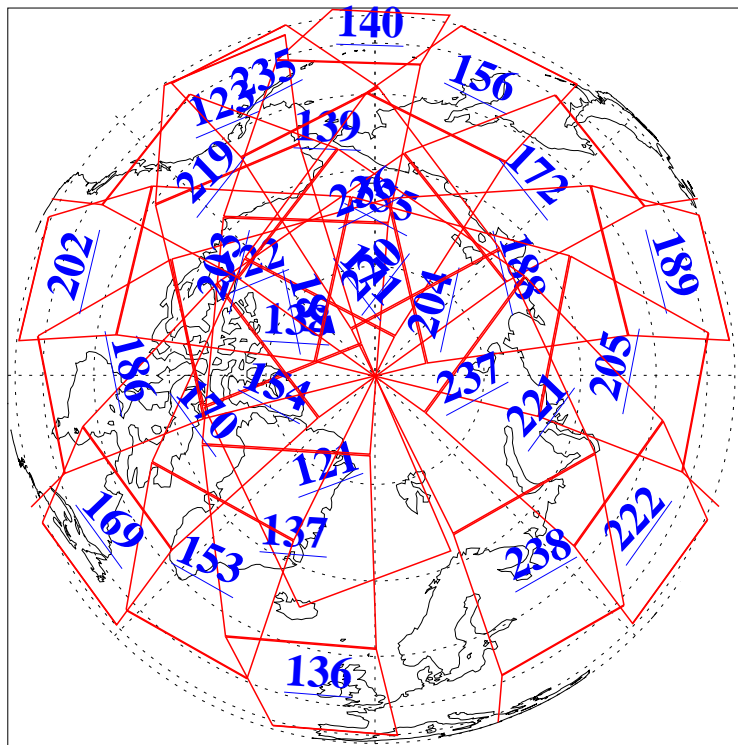

L1B Availability
AMSU Granules: 240
HSB Granules: 0
AIRS Granules: 240

3 Jun 2011
DoY 154
Aqua Day 3317
Granules: 1 to 120

Granules: 121 to 240

Legend: AMSU Available, HSB Available, AIRS Available

Created on 5 Jun 2011 05:15:11 PDT by rbo@pi.jpl.nasa.gov

L1B Availability
AMSU Granules: 240
HSB Granules: 0
AIRS Granules: 240

3 Jun 2011
DoY 154
Aqua Day 3317
Ascending Granules

Descending Granules

Legend: AMSU Available, HSB Available, AIRS Available

Created on 5 Jun 2011 05:15:11 PDT by rbo@pi.jpl.nasa.gov

L1B Availability
 AMSU Granules: 240
 HSB Granules: 0
 AIRS Granules: 240

3 Jun 2011
 DoY 154
 Aqua Day 3317

Northern Hemisphere Granules

Southern Hemisphere Granules

Legend: AMSU Available, HSB Available, AIRS Available