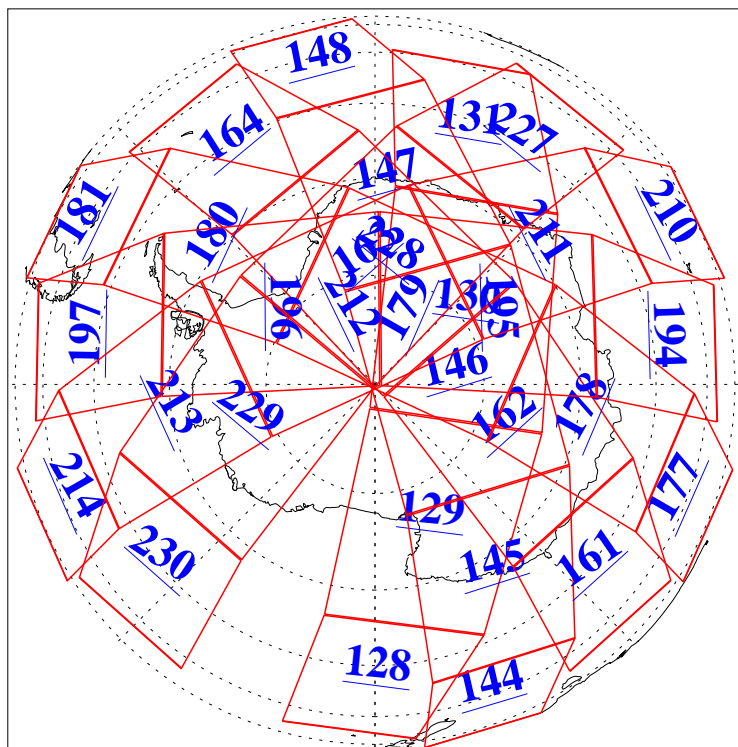

L1B Availability
AMSU Granules: 240
HSB Granules: 0
AIRS Granules: 240

3 Jun 2011
DoY 154
Aqua Day 3317
Granules: 1 to 120

Granules: 121 to 240

Legend: AMSU Available, HSB Available, AIRS Available

Created on 5 Jun 2011 05:15:11 PDT by rbo@pi.jpl.nasa.gov

L1B Availability
AMSU Granules: 240
HSB Granules: 0
AIRS Granules: 240

3 Jun 2011
DoY 154
Aqua Day 3317
Ascending Granules

Descending Granules

Legend: AMSU Available, HSB Available, AIRS Available

Created on 5 Jun 2011 05:15:11 PDT by rbo@pi.jpl.nasa.gov

L1B Availability
 AMSU Granules: 240
 HSB Granules: 0
 AIRS Granules: 240

3 Jun 2011
 DoY 154
 Aqua Day 3317

Northern Hemisphere Granules

Southern Hemisphere Granules

Legend: AMSU Available, HSB Available, AIRS Available