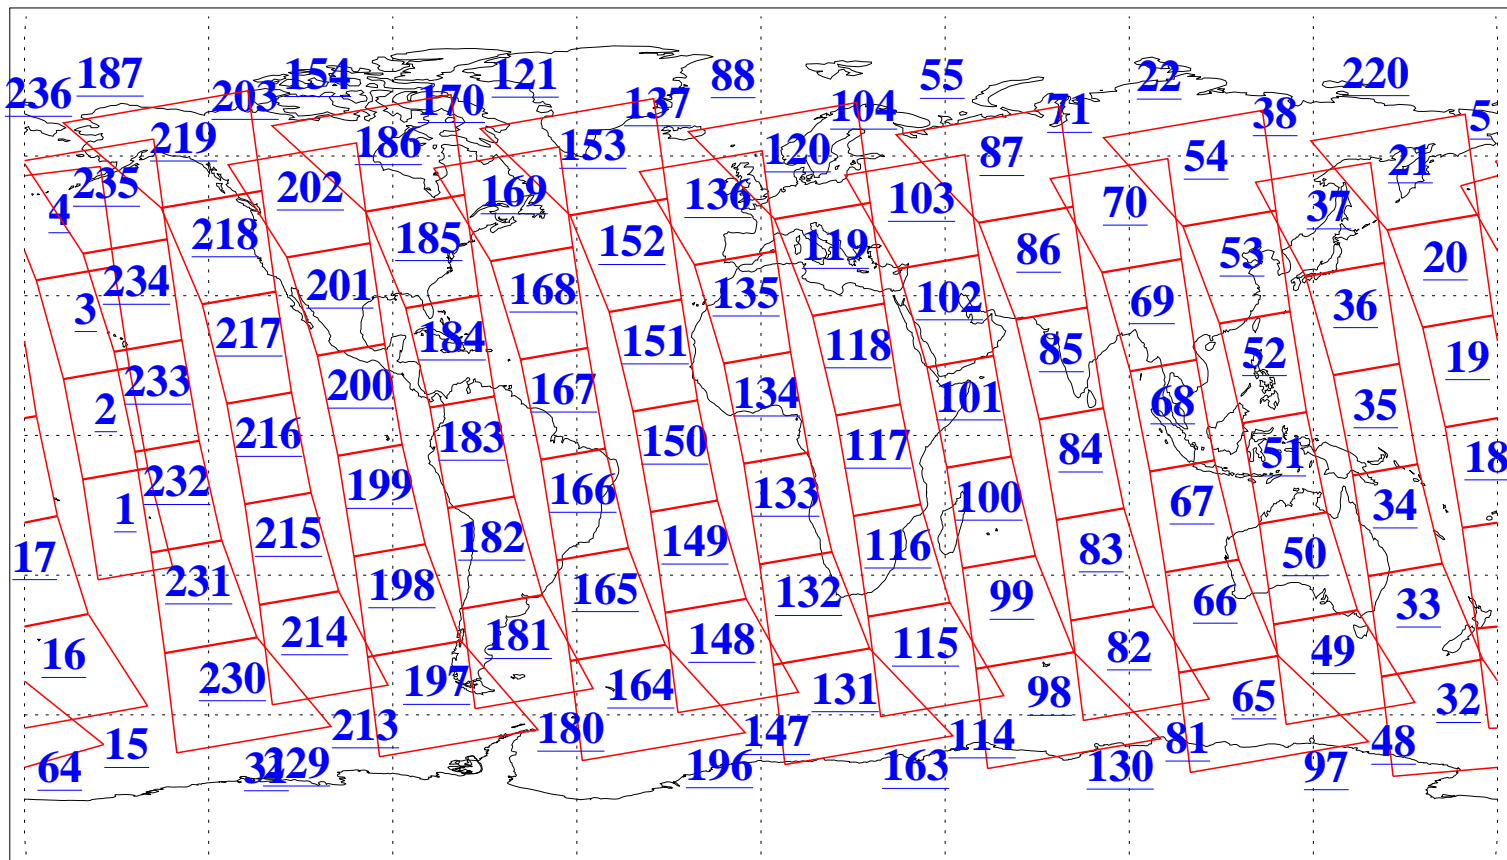

L1B Availability
AMSU Granules: 240
HSB Granules: 0
AIRS Granules: 240

3 Jun 2011
DoY 154
Aqua Day 3317
Granules: 1 to 120

Granules: 121 to 240

Legend: AMSU Available, HSB Available, AIRS Available

Created on 5 Jun 2011 05:15:11 PDT by rbo@pi.jpl.nasa.gov

L1B Availability
AMSU Granules: 240
HSB Granules: 0
AIRS Granules: 240

3 Jun 2011
DoY 154
Aqua Day 3317
Ascending Granules

Descending Granules

Legend: AMSU Available, HSB Available, AIRS Available

Created on 5 Jun 2011 05:15:11 PDT by rbo@pi.jpl.nasa.gov

L1B Availability
 AMSU Granules: 240
 HSB Granules: 0
 AIRS Granules: 240

3 Jun 2011
 DoY 154
 Aqua Day 3317

Northern Hemisphere Granules

Southern Hemisphere Granules

Legend: AMSU Available, HSB Available, AIRS Available