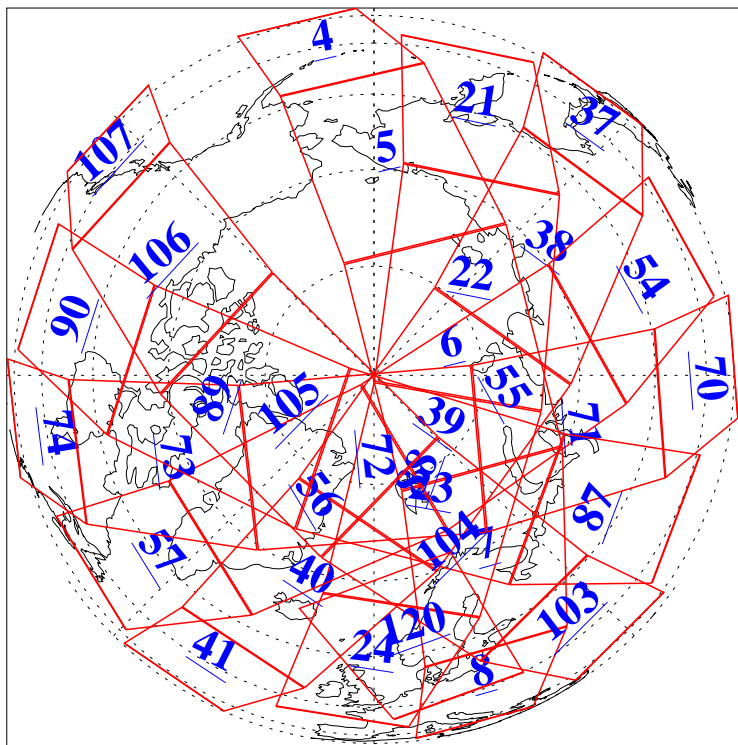

L1B Availability
AMSU Granules: 240
HSB Granules: 0
AIRS Granules: 240

3 Jun 2011
DoY 154
Aqua Day 3317
Granules: 1 to 120

Granules: 121 to 240

Legend: AMSU Available, HSB Available, AIRS Available

Created on 5 Jun 2011 05:15:11 PDT by rbo@pi.jpl.nasa.gov

L1B Availability
AMSU Granules: 240
HSB Granules: 0
AIRS Granules: 240

3 Jun 2011
DoY 154
Aqua Day 3317
Ascending Granules

Descending Granules

Legend: AMSU Available, HSB Available, AIRS Available

Created on 5 Jun 2011 05:15:11 PDT by rbo@pi.jpl.nasa.gov

L1B Availability
 AMSU Granules: 240
 HSB Granules: 0
 AIRS Granules: 240

3 Jun 2011
 DoY 154
 Aqua Day 3317

Northern Hemisphere Granules

Southern Hemisphere Granules

Legend: AMSU Available, HSB Available, AIRS Available