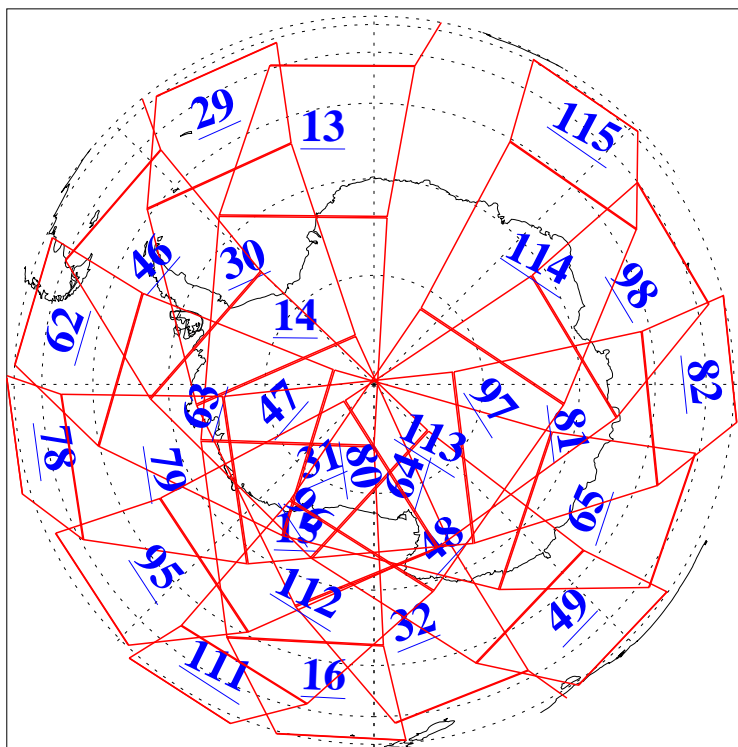

L1B Availability
AMSU Granules: 240
HSB Granules: 0
AIRS Granules: 240

3 Jun 2011
DoY 154
Aqua Day 3317
Granules: 1 to 120

Granules: 121 to 240

Legend: AMSU Available, HSB Available, AIRS Available

Created on 5 Jun 2011 05:15:11 PDT by rbo@pi.jpl.nasa.gov

L1B Availability
AMSU Granules: 240
HSB Granules: 0
AIRS Granules: 240

3 Jun 2011
DoY 154
Aqua Day 3317
Ascending Granules

Descending Granules

Legend: AMSU Available, HSB Available, AIRS Available

Created on 5 Jun 2011 05:15:11 PDT by rbo@pi.jpl.nasa.gov

L1B Availability
 AMSU Granules: 240
 HSB Granules: 0
 AIRS Granules: 240

3 Jun 2011
 DoY 154
 Aqua Day 3317

Northern Hemisphere Granules

Southern Hemisphere Granules

Legend: AMSU Available, HSB Available, AIRS Available