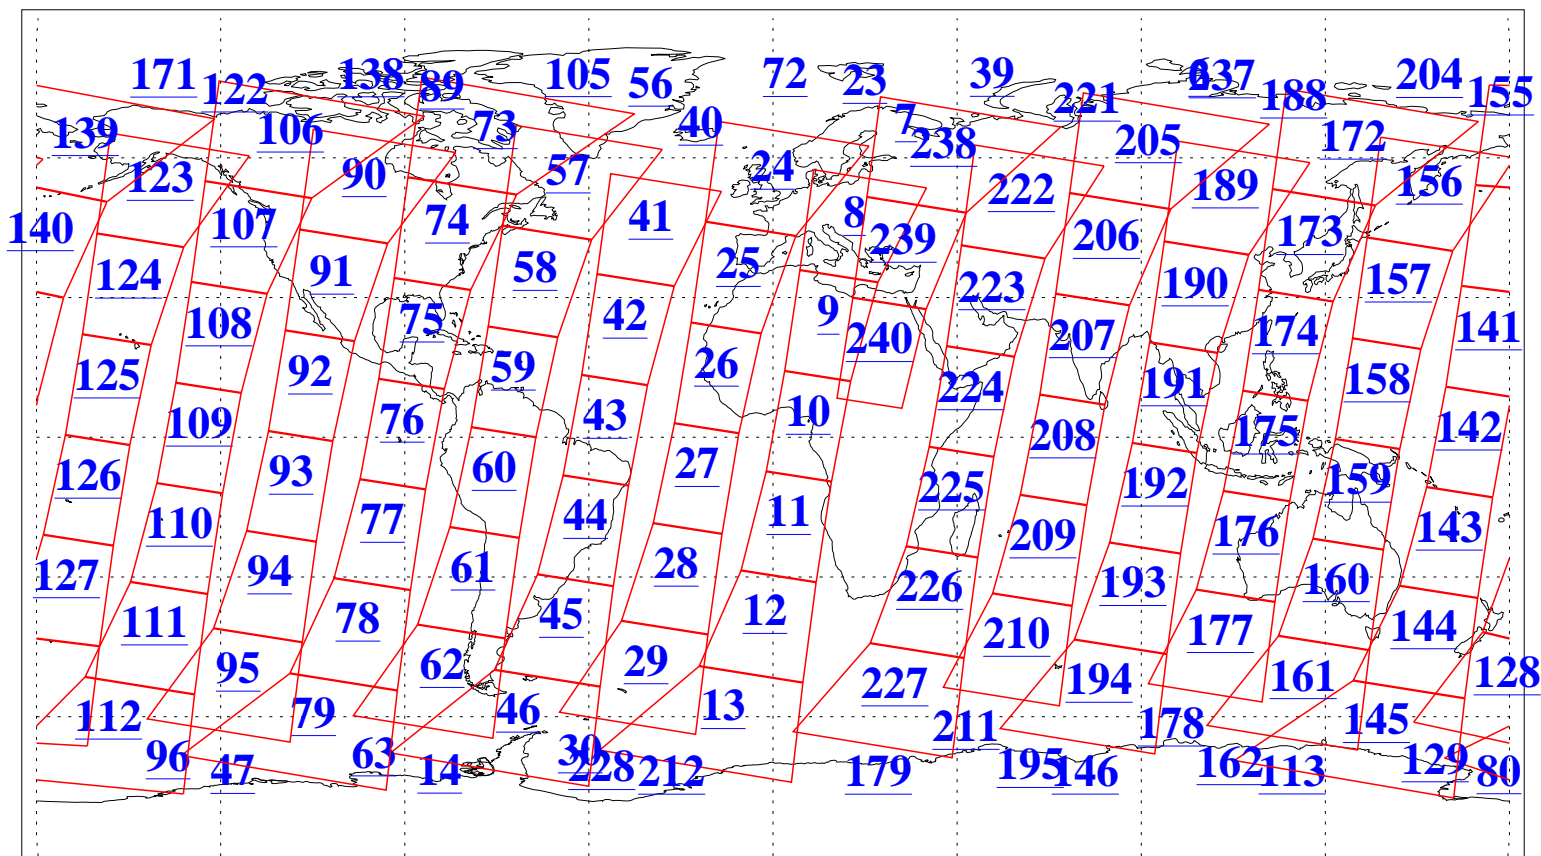

L1B Availability
AMSU Granules: 240
HSB Granules: 0
AIRS Granules: 240

3 Jun 2011
DoY 154
Aqua Day 3317
Granules: 1 to 120

Granules: 121 to 240

Legend: AMSU Available, HSB Available, AIRS Available

Created on 5 Jun 2011 05:15:11 PDT by rbo@pi.jpl.nasa.gov

L1B Availability
AMSU Granules: 240
HSB Granules: 0
AIRS Granules: 240

3 Jun 2011
DoY 154
Aqua Day 3317
Ascending Granules

Descending Granules

Legend: AMSU Available, HSB Available, AIRS Available

Created on 5 Jun 2011 05:15:11 PDT by rbo@pi.jpl.nasa.gov

L1B Availability
 AMSU Granules: 240
 HSB Granules: 0
 AIRS Granules: 240

3 Jun 2011
 DoY 154
 Aqua Day 3317

Northern Hemisphere Granules

Southern Hemisphere Granules

Legend: AMSU Available, HSB Available, AIRS Available