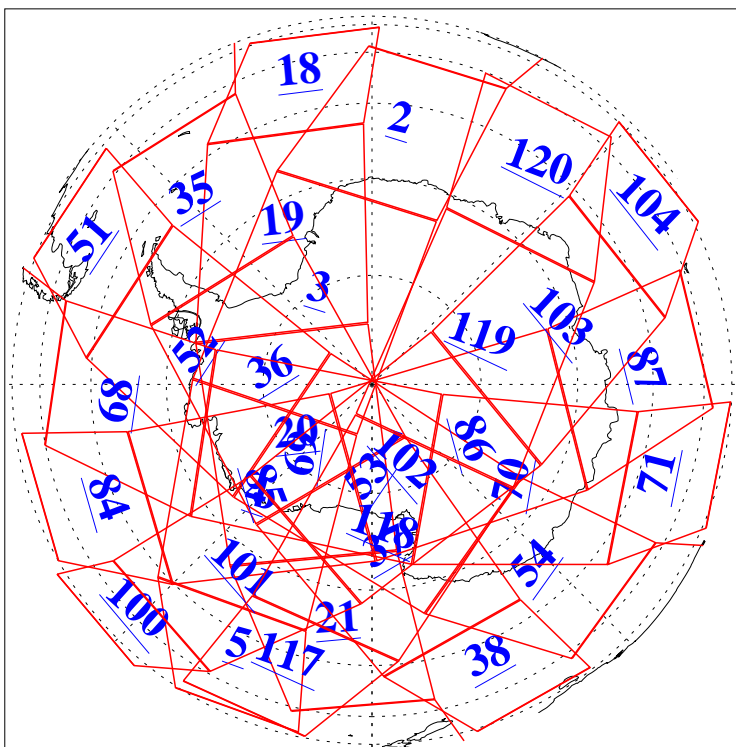

L1B Availability
AMSU Granules: 240
HSB Granules: 0
AIRS Granules: 240

31 Mar 2010
DoY 90
Aqua Day 2888
Granules: 1 to 120

Granules: 121 to 240

L1B Availability
 AMSU Granules: 240
 HSB Granules: 0
 AIRS Granules: 240

31 Mar 2010
 DoY 90
 Aqua Day 2888
 Ascending Granules

Descending Granules

Legend: AMSU Available, HSB Available, AIRS Available

Created on 2 Apr 2010 05:15:00 PST by rbo@cronus.jpl.nasa.gov

L1B Availability
 AMSU Granules: 240
 HSB Granules: 0
 AIRS Granules: 240

31 Mar 2010
 DoY 90
 Aqua Day 2888

Northern Hemisphere Granules

Southern Hemisphere Granules

Legend: AMSU Available, HSB Available, AIRS Available

Created on 2 Apr 2010 05:15:00 PST by rbo@cronus.jpl.nasa.gov