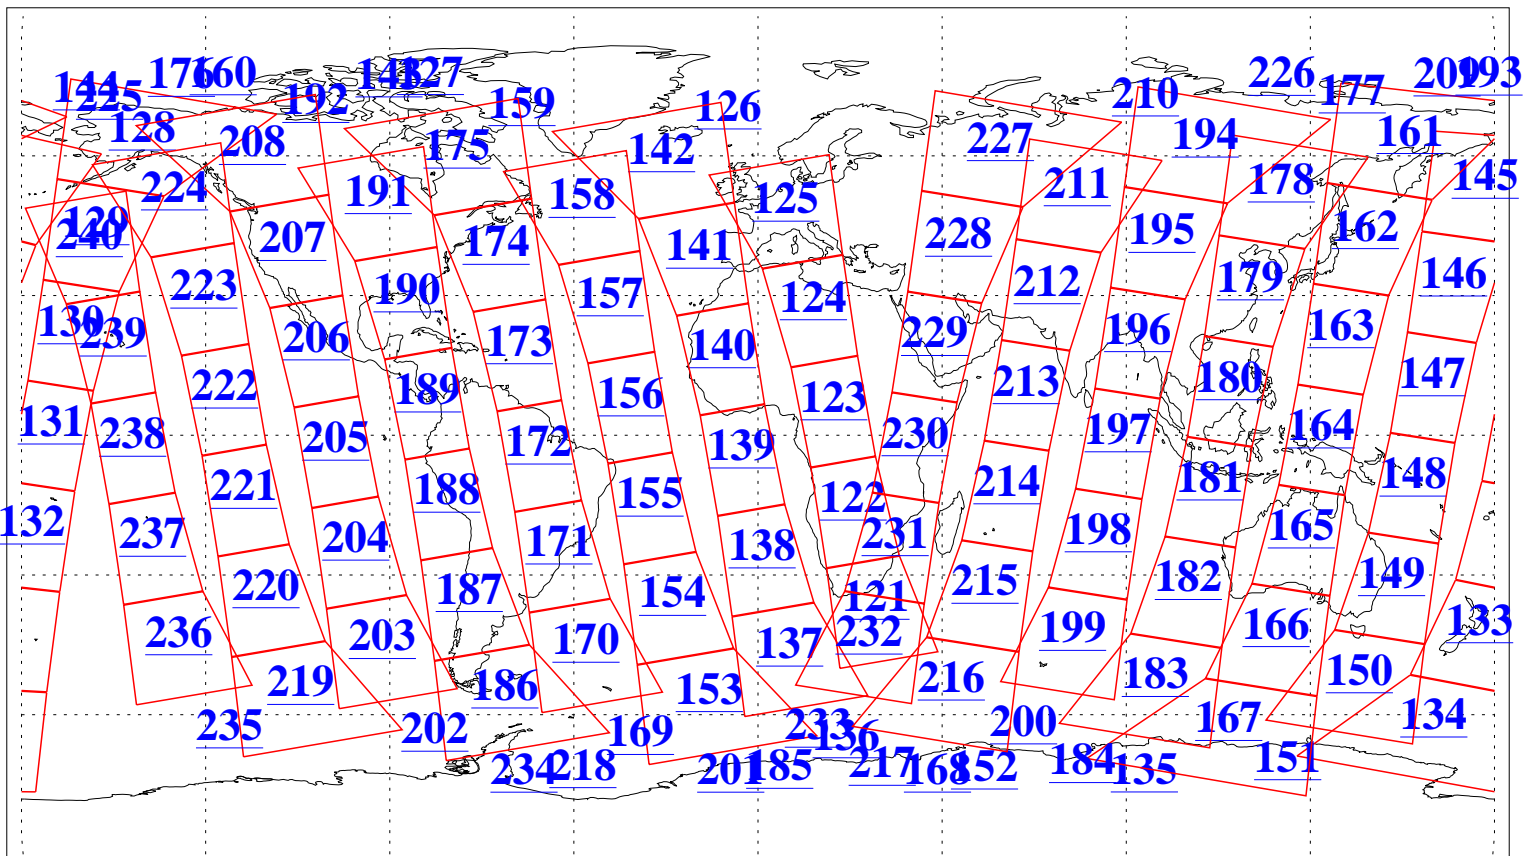

L1B Availability
AMSU Granules: 240
HSB Granules: 0
AIRS Granules: 240

31 Mar 2010
DoY 90
Aqua Day 2888
Granules: 1 to 120

Granules: 121 to 240

L1B Availability
 AMSU Granules: 240
 HSB Granules: 0
 AIRS Granules: 240

31 Mar 2010
 DoY 90
 Aqua Day 2888
 Ascending Granules

Descending Granules

Legend: AMSU Available, HSB Available, AIRS Available

Created on 2 Apr 2010 05:15:00 PST by rbo@cronus.jpl.nasa.gov

L1B Availability
 AMSU Granules: 240
 HSB Granules: 0
 AIRS Granules: 240

31 Mar 2010
 DoY 90
 Aqua Day 2888

Northern Hemisphere Granules

Southern Hemisphere Granules

Legend: AMSU Available, HSB Available, AIRS Available

Created on 2 Apr 2010 05:15:00 PST by rbo@cronus.jpl.nasa.gov