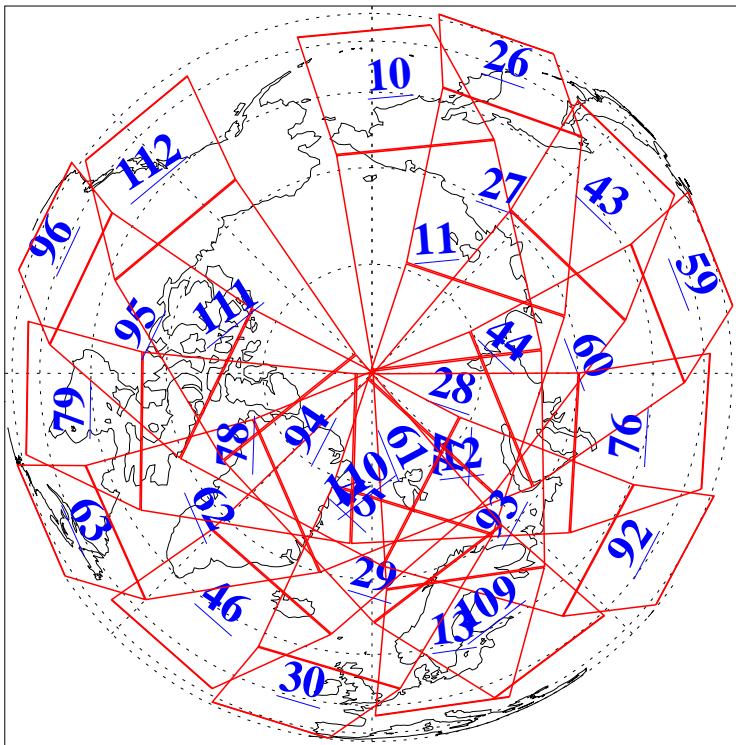

L1B Availability
AMSU Granules: 240
HSB Granules: 0
AIRS Granules: 240

31 Mar 2010
DoY 90
Aqua Day 2888
Granules: 1 to 120

Granules: 121 to 240

L1B Availability
 AMSU Granules: 240
 HSB Granules: 0
 AIRS Granules: 240

31 Mar 2010
 DoY 90
 Aqua Day 2888
 Ascending Granules

Descending Granules

Legend: AMSU Available, HSB Available, AIRS Available

Created on 2 Apr 2010 05:15:00 PST by rbo@cronus.jpl.nasa.gov

L1B Availability
 AMSU Granules: 240
 HSB Granules: 0
 AIRS Granules: 240

31 Mar 2010
 DoY 90
 Aqua Day 2888

Northern Hemisphere Granules

Southern Hemisphere Granules

Legend: AMSU Available, HSB Available, AIRS Available

Created on 2 Apr 2010 05:15:00 PST by rbo@cronus.jpl.nasa.gov