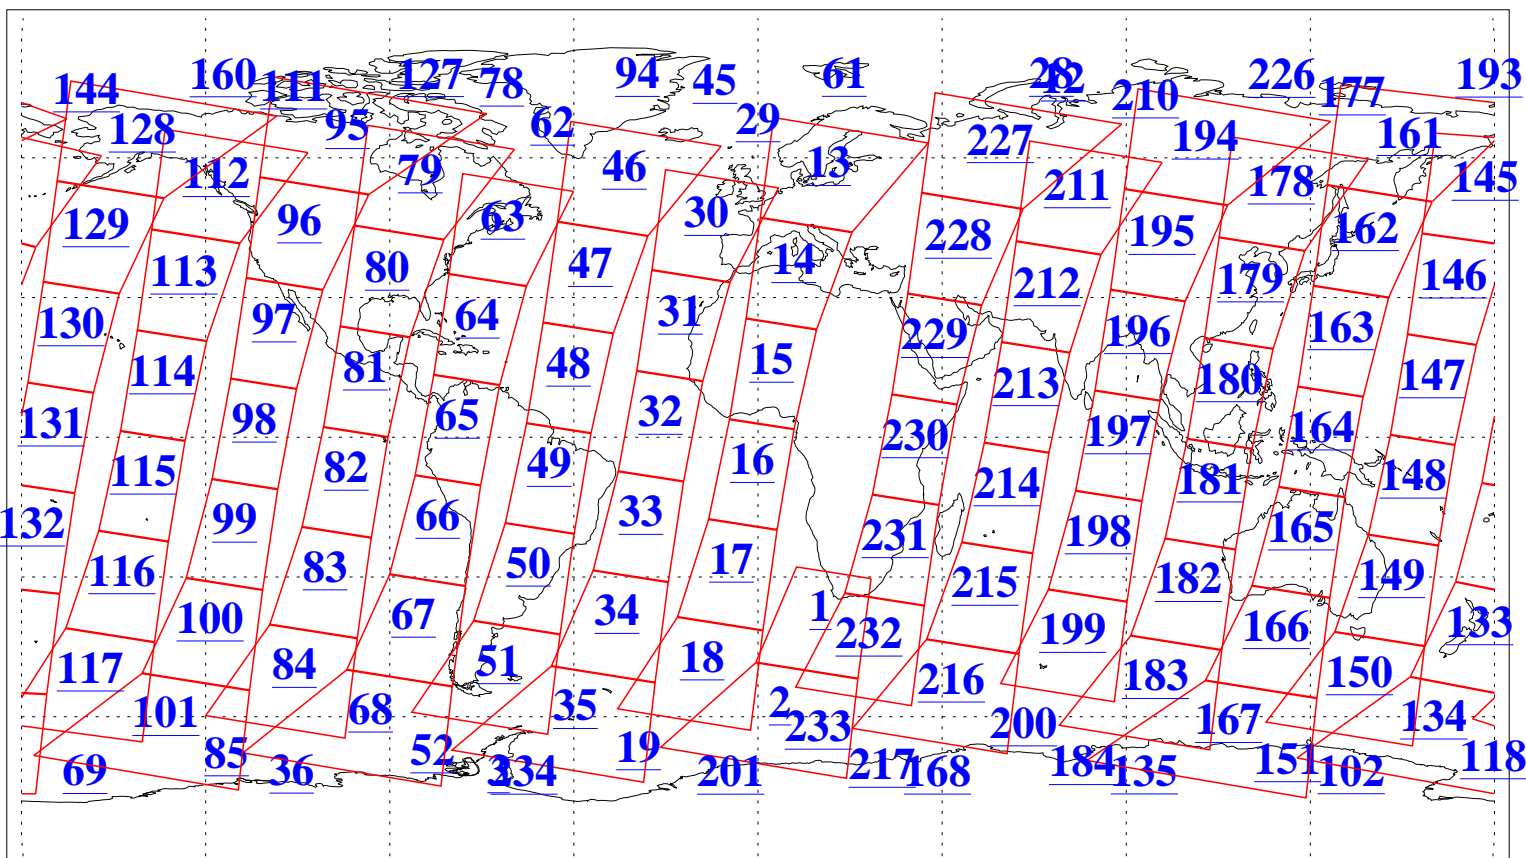

L1B Availability
AMSU Granules: 240
HSB Granules: 0
AIRS Granules: 240

31 Mar 2010
DoY 90
Aqua Day 2888
Granules: 1 to 120

Granules: 121 to 240

L1B Availability
 AMSU Granules: 240
 HSB Granules: 0
 AIRS Granules: 240

31 Mar 2010
 DoY 90
 Aqua Day 2888
 Ascending Granules

Descending Granules

Legend: AMSU Available, HSB Available, AIRS Available

Created on 2 Apr 2010 05:15:00 PST by rbo@cronus.jpl.nasa.gov

L1B Availability
 AMSU Granules: 240
 HSB Granules: 0
 AIRS Granules: 240