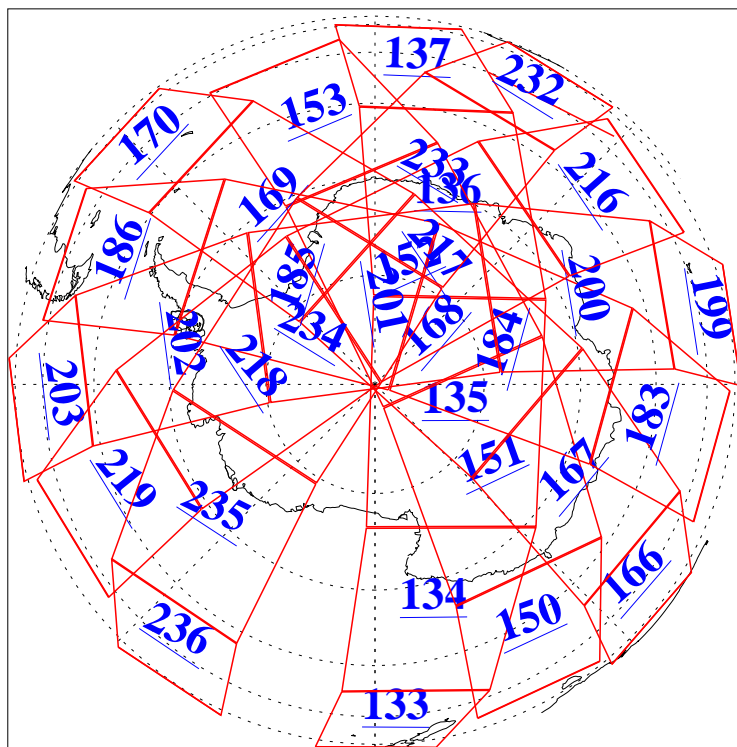

Legend: AMSU Available, HSB Available, AIRS Available

Created on 2 Apr 2010 05:15:00 PST by rbo@cronus.jpl.nasa.gov