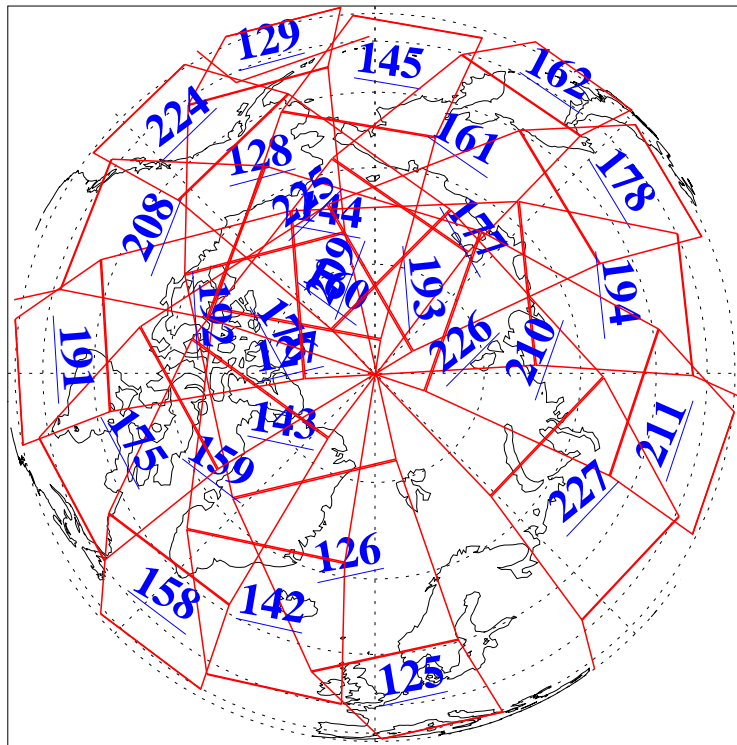

L1B Availability
AMSU Granules: 240
HSB Granules: 0
AIRS Granules: 240

31 Mar 2010
DoY 90
Aqua Day 2888

Northern Hemisphere Granules

Southern Hemisphere Granules