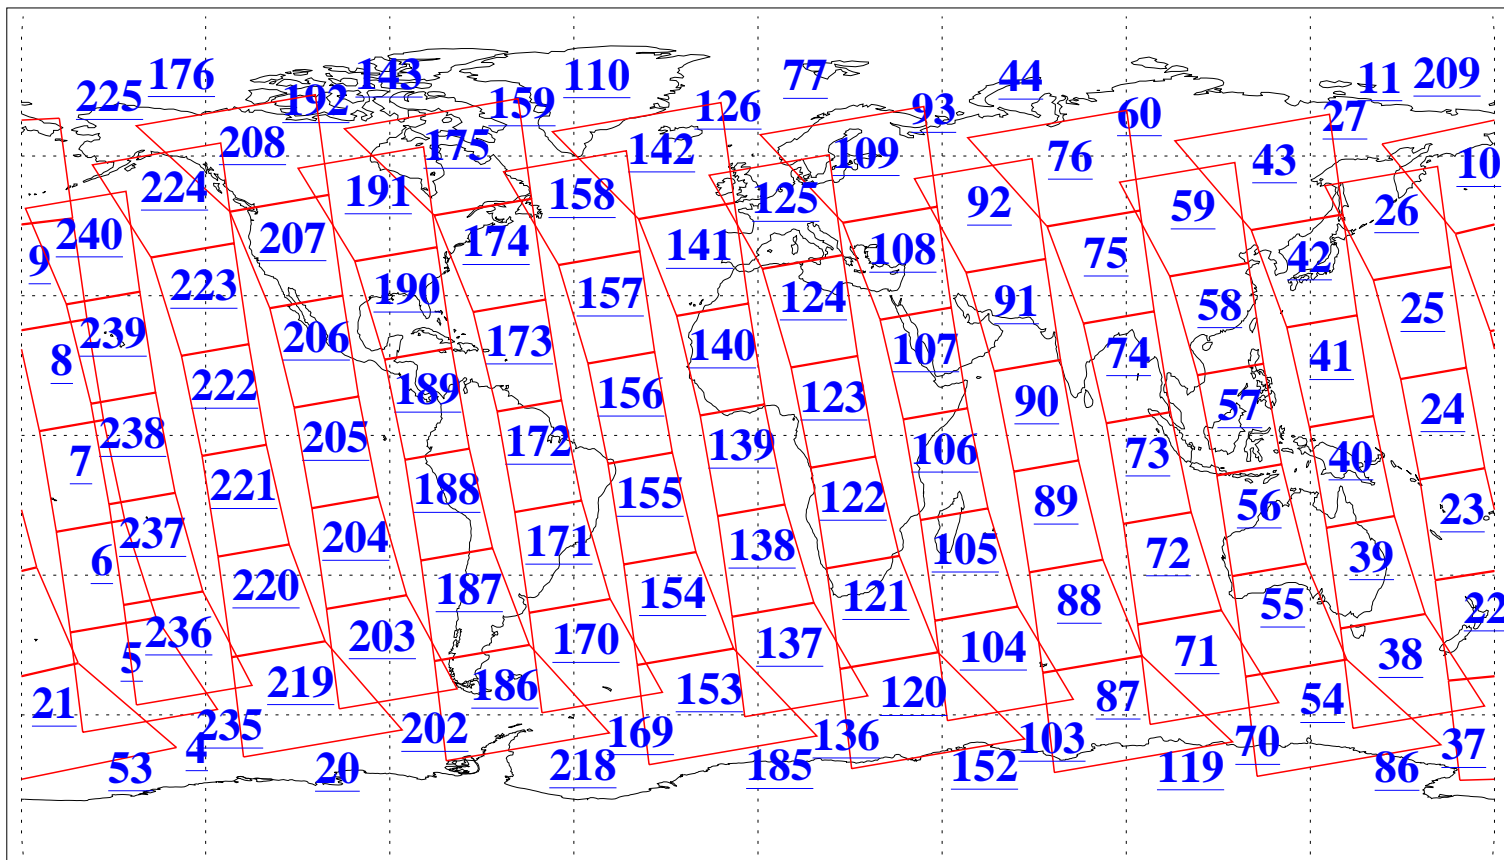

L1B Availability
AMSU Granules: 240
HSB Granules: 0
AIRS Granules: 240

31 Mar 2010
DoY 90
Aqua Day 2888
Granules: 1 to 120

Granules: 121 to 240

L1B Availability
 AMSU Granules: 240
 HSB Granules: 0
 AIRS Granules: 240

31 Mar 2010
 DoY 90
 Aqua Day 2888
 Ascending Granules

Descending Granules

Legend: AMSU Available, HSB Available, AIRS Available

Created on 2 Apr 2010 05:15:00 PST by rbo@cronus.jpl.nasa.gov

L1B Availability
 AMSU Granules: 240
 HSB Granules: 0
 AIRS Granules: 240

31 Mar 2010
 DoY 90
 Aqua Day 2888

Northern Hemisphere Granules

Southern Hemisphere Granules

Legend: AMSU Available, HSB Available, AIRS Available

Created on 2 Apr 2010 05:15:00 PST by rbo@cronus.jpl.nasa.gov