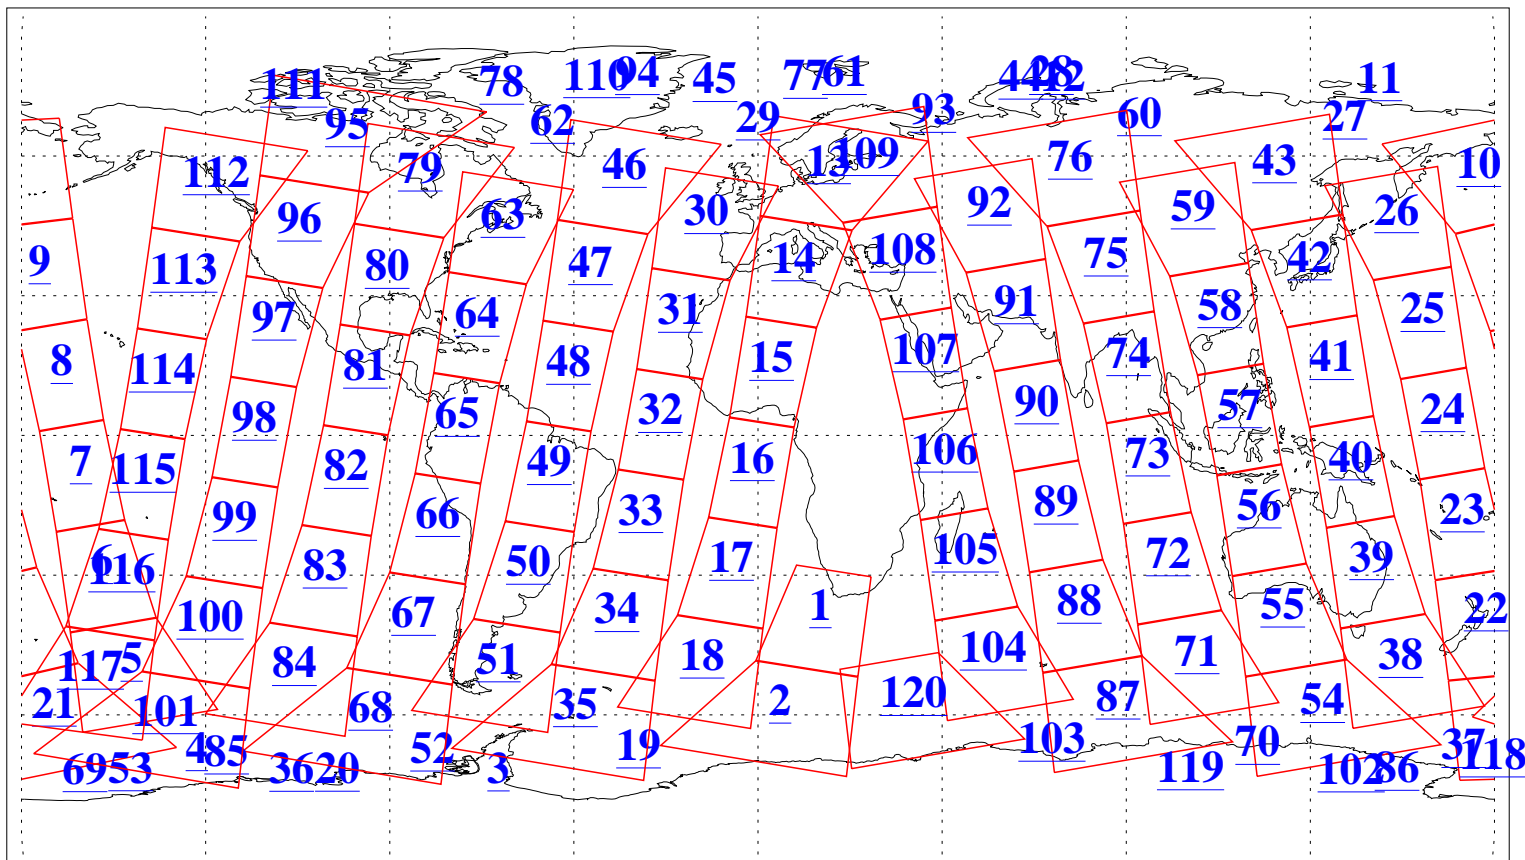

L1B Availability
AMSU Granules: 240
HSB Granules: 0
AIRS Granules: 240

31 Mar 2010
DoY 90
Aqua Day 2888
Granules: 1 to 120

Granules: 121 to 240

L1B Availability
 AMSU Granules: 240
 HSB Granules: 0
 AIRS Granules: 240

31 Mar 2010
 DoY 90
 Aqua Day 2888
 Ascending Granules

Descending Granules

Legend: AMSU Available, HSB Available, AIRS Available

Created on 2 Apr 2010 05:15:00 PST by rbo@cronus.jpl.nasa.gov

L1B Availability
 AMSU Granules: 240
 HSB Granules: 0
 AIRS Granules: 240