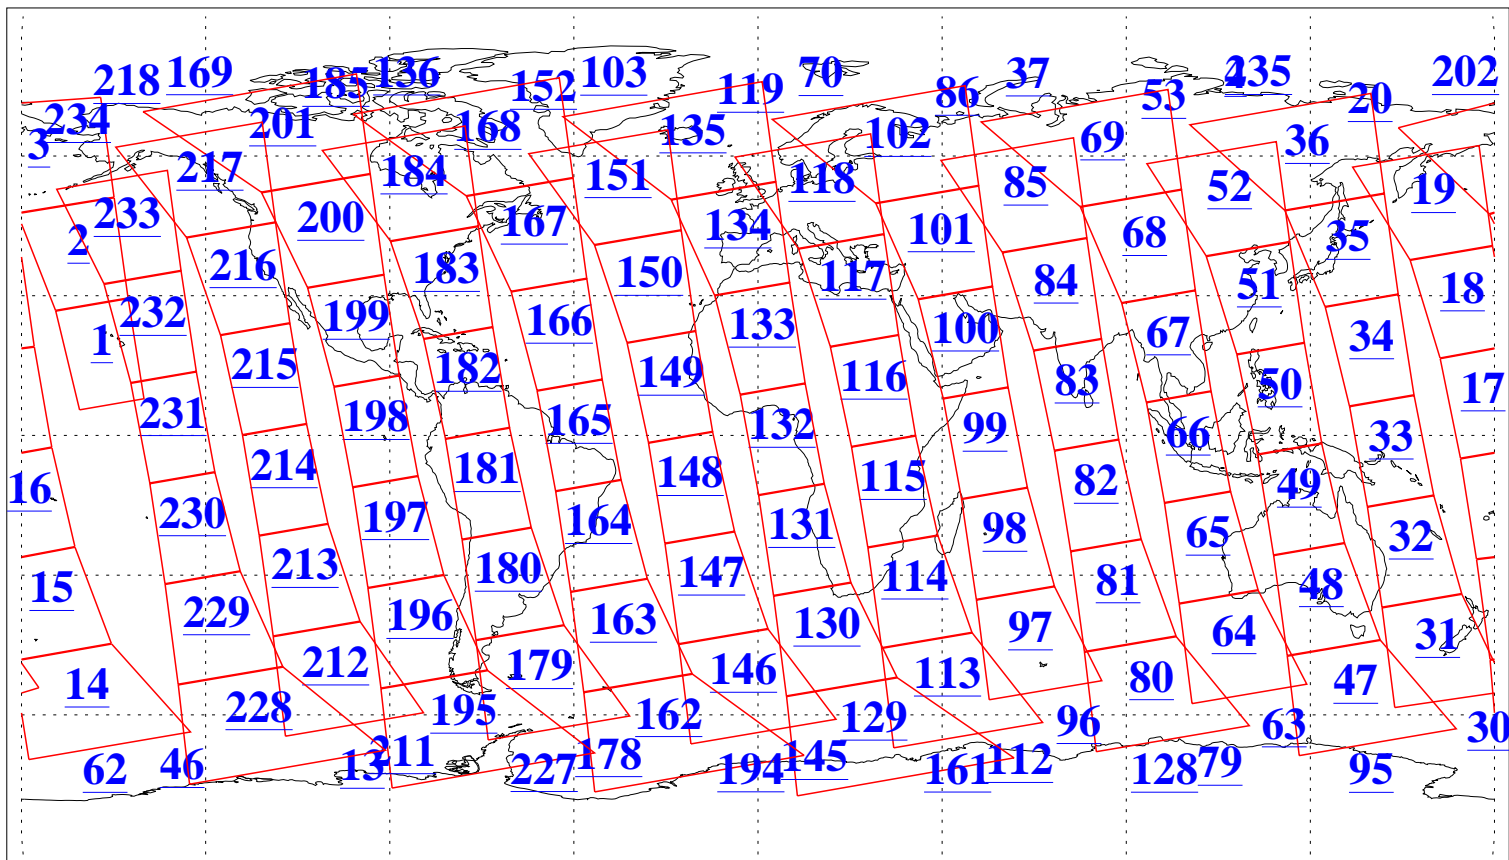

L1B Availability  
AMSU Granules: 240  
HSB Granules: 0  
AIRS Granules: 240

30 Mar 2010  
DoY 89  
Aqua Day 2887  
Granules: 1 to 120

Granules: 121 to 240

L1B Availability  
AMSU Granules: 240  
HSB Granules: 0  
AIRS Granules: 240

30 Mar 2010  
DoY 89  
Aqua Day 2887

Ascending Granules

Descending Granules

L1B Availability  
 AMSU Granules: 240  
 HSB Granules: 0  
 AIRS Granules: 240

30 Mar 2010  
 DoY 89  
 Aqua Day 2887

Northern Hemisphere Granules