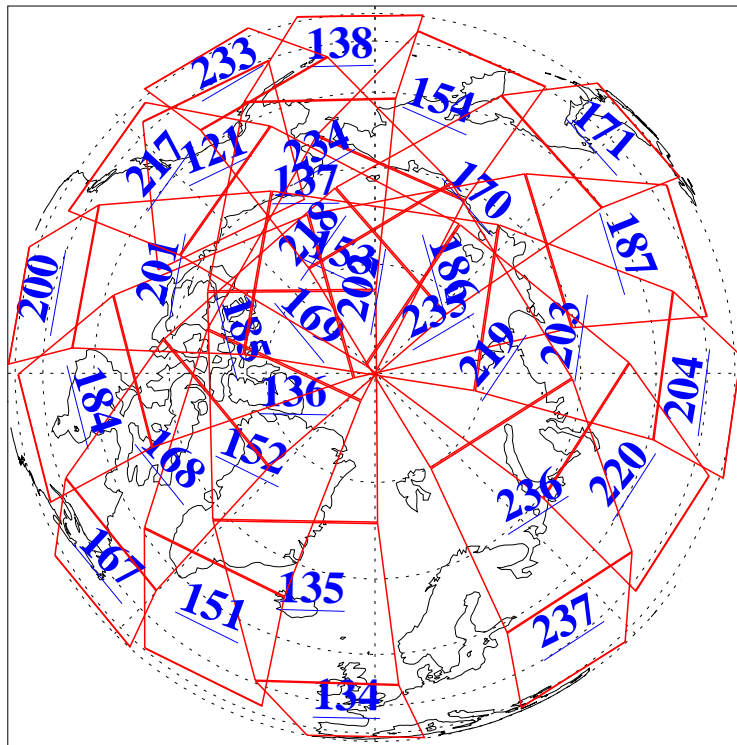

30 Mar 2010  
DoY 89  
Aqua Day 2887

Ascending Granules

Descending Granules

L1B Availability  
 AMSU Granules: 240  
 HSB Granules: 0  
 AIRS Granules: 240

30 Mar 2010  
 DoY 89  
 Aqua Day 2887

Northern Hemisphere Granules