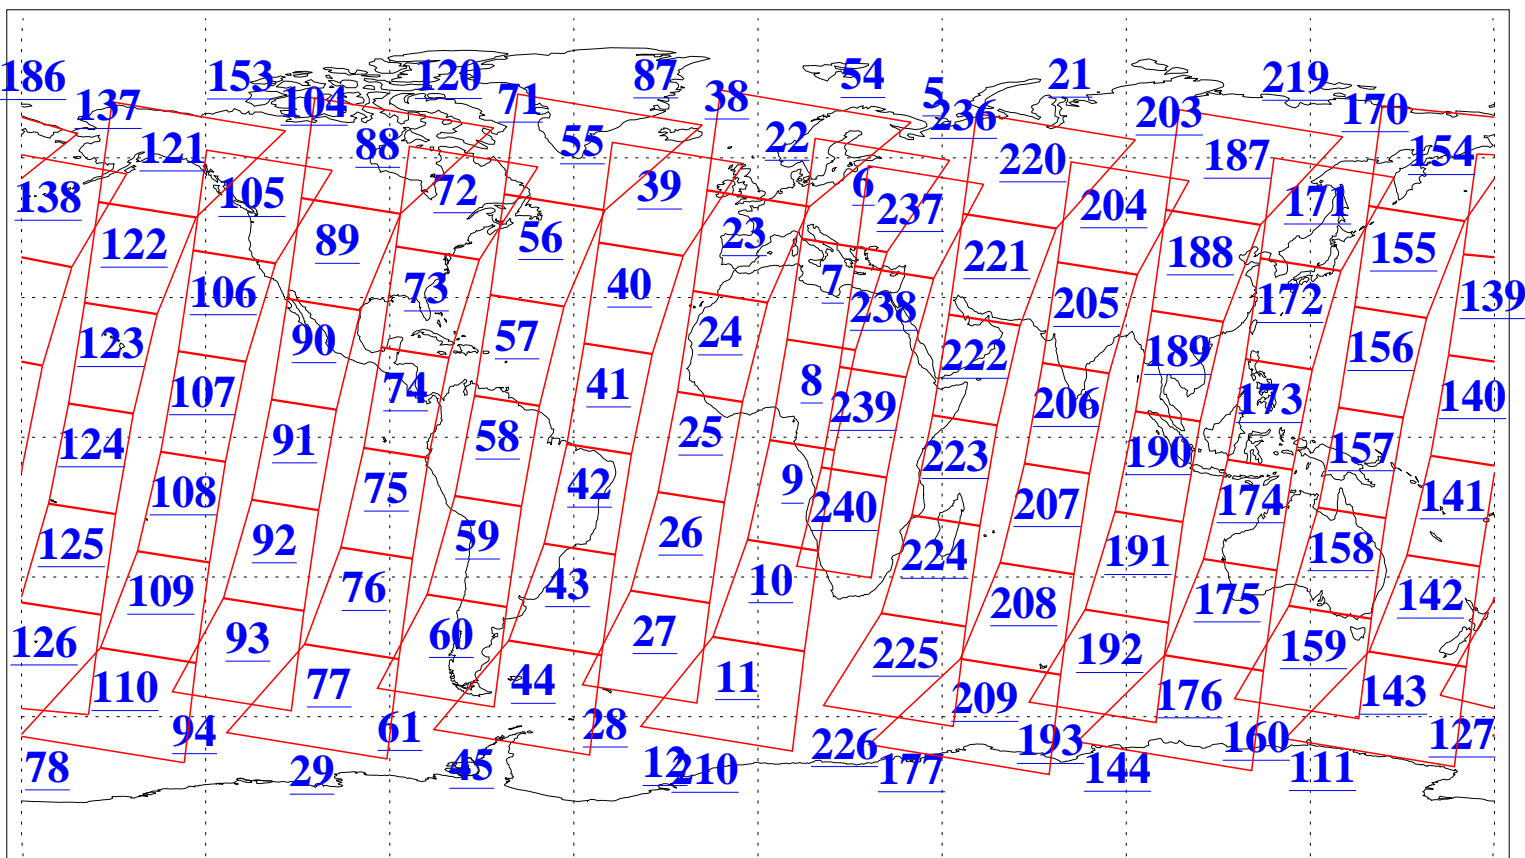

L1B Availability  
AMSU Granules: 240  
HSB Granules: 0  
AIRS Granules: 240

30 Mar 2010  
DoY 89  
Aqua Day 2887  
Granules: 1 to 120

Granules: 121 to 240

L1B Availability  
AMSU Granules: 240  
HSB Granules: 0  
AIRS Granules: 240

30 Mar 2010  
DoY 89  
Aqua Day 2887

Ascending Granules

Descending Granules

L1B Availability  
 AMSU Granules: 240  
 HSB Granules: 0  
 AIRS Granules: 240

30 Mar 2010  
 DoY 89  
 Aqua Day 2887

Northern Hemisphere Granules

Southern Hemisphere Granules

Legend: AMSU Available, HSB Available, **AIRS Available**

Created on 1 Apr 2010 05:16:00 PST by rbo@cronus.jpl.nasa.gov