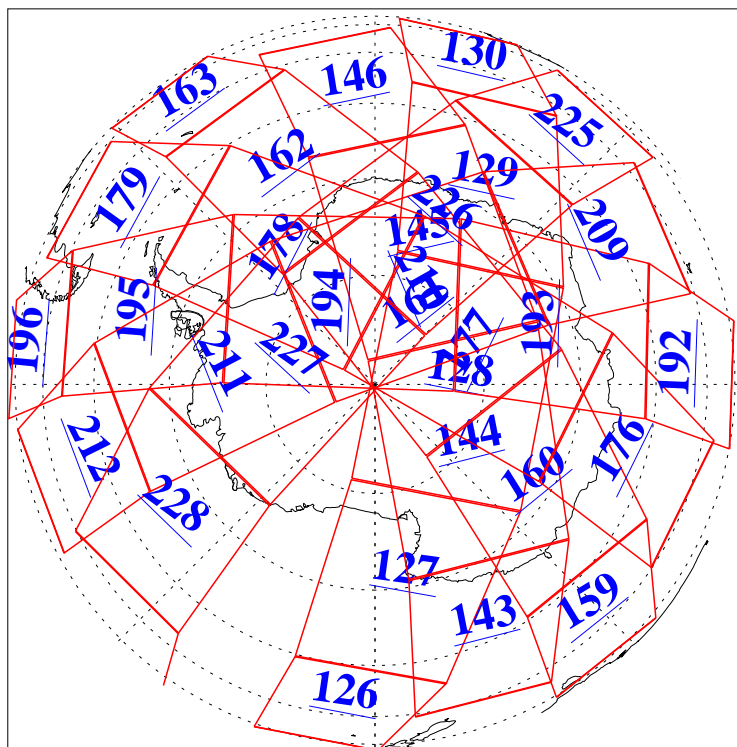

L1B Availability  
AMSU Granules: 240  
HSB Granules: 0  
AIRS Granules: 240

30 Mar 2010  
DoY 89  
Aqua Day 2887  
Granules: 1 to 120

Granules: 121 to 240

L1B Availability  
AMSU Granules: 240  
HSB Granules: 0  
AIRS Granules: 240

30 Mar 2010  
DoY 89  
Aqua Day 2887

Ascending Granules

Descending Granules

L1B Availability  
 AMSU Granules: 240  
 HSB Granules: 0  
 AIRS Granules: 240

30 Mar 2010  
 DoY 89  
 Aqua Day 2887

Northern Hemisphere Granules

Southern Hemisphere Granules

Legend: AMSU Available, HSB Available, **AIRS Available**

Created on 1 Apr 2010 05:16:00 PST by rbo@cronus.jpl.nasa.gov