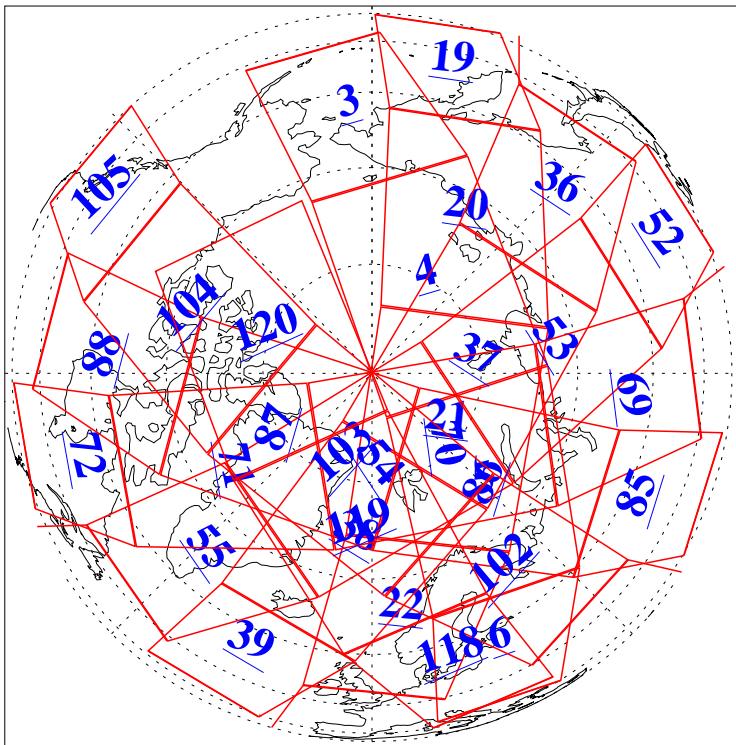

L1B Availability  
AMSU Granules: 240  
HSB Granules: 0  
AIRS Granules: 240

30 Mar 2010  
DoY 89  
Aqua Day 2887  
Granules: 1 to 120

Granules: 121 to 240

L1B Availability  
AMSU Granules: 240  
HSB Granules: 0  
AIRS Granules: 240

30 Mar 2010  
DoY 89  
Aqua Day 2887

Ascending Granules

Descending Granules

L1B Availability  
 AMSU Granules: 240  
 HSB Granules: 0  
 AIRS Granules: 240

30 Mar 2010  
 DoY 89  
 Aqua Day 2887

Northern Hemisphere Granules

Southern Hemisphere Granules

Legend: AMSU Available, HSB Available, **AIRS Available**

Created on 1 Apr 2010 05:16:00 PST by rbo@cronus.jpl.nasa.gov