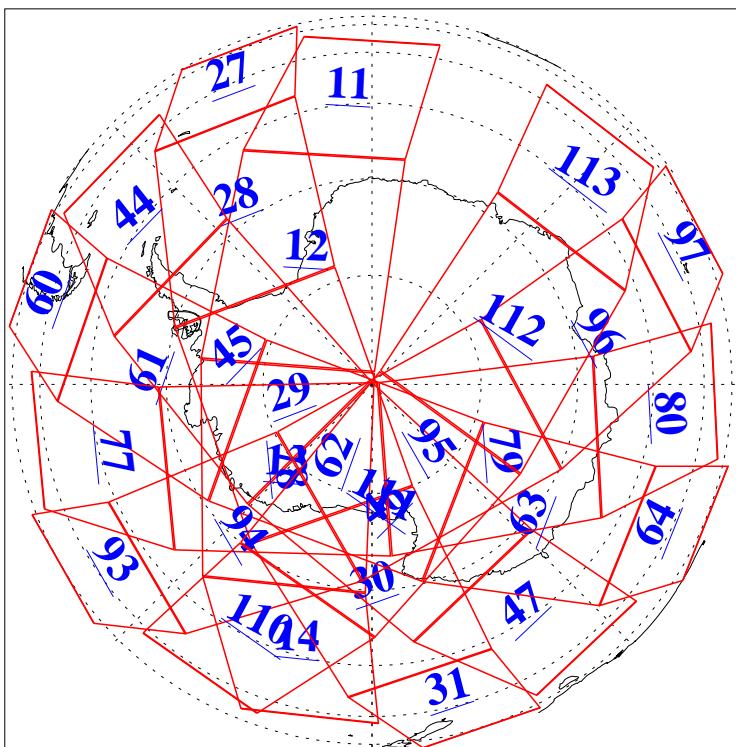

L1B Availability  
AMSU Granules: 240  
HSB Granules: 0  
AIRS Granules: 240

30 Mar 2010  
DoY 89  
Aqua Day 2887  
Granules: 1 to 120

Granules: 121 to 240

L1B Availability  
AMSU Granules: 240  
HSB Granules: 0  
AIRS Granules: 240

30 Mar 2010  
DoY 89  
Aqua Day 2887

Ascending Granules

Descending Granules

L1B Availability  
 AMSU Granules: 240  
 HSB Granules: 0  
 AIRS Granules: 240

30 Mar 2010  
 DoY 89  
 Aqua Day 2887

Northern Hemisphere Granules

Southern Hemisphere Granules

Legend: AMSU Available, HSB Available, **AIRS Available**

Created on 1 Apr 2010 05:16:00 PST by rbo@cronus.jpl.nasa.gov