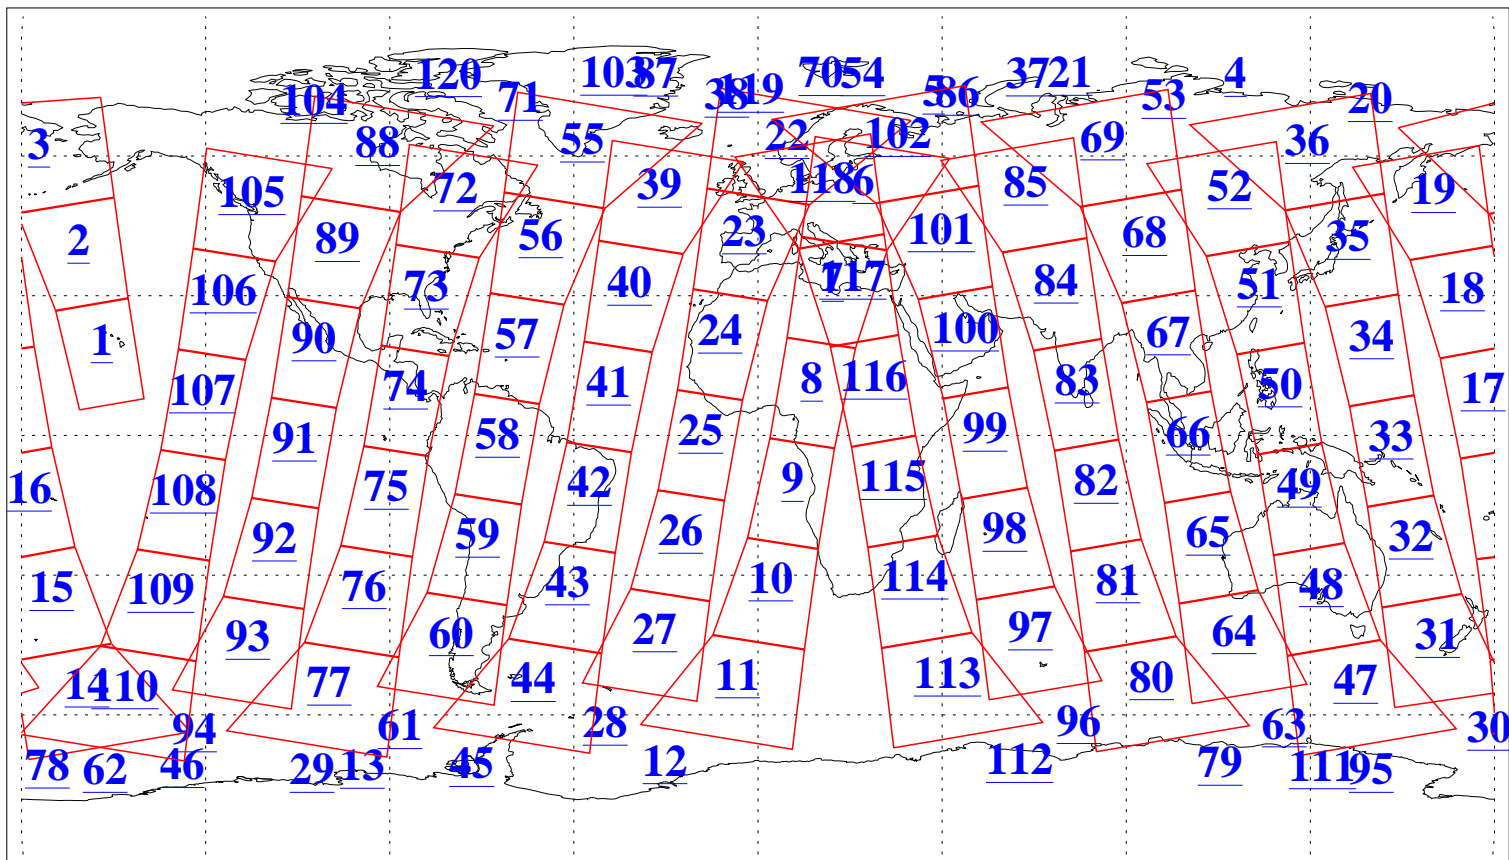

L1B Availability  
AMSU Granules: 240  
HSB Granules: 0  
AIRS Granules: 240

30 Mar 2010  
DoY 89  
Aqua Day 2887  
Granules: 1 to 120

Granules: 121 to 240

L1B Availability  
AMSU Granules: 240  
HSB Granules: 0  
AIRS Granules: 240

30 Mar 2010  
DoY 89  
Aqua Day 2887

Ascending Granules

Descending Granules

L1B Availability  
 AMSU Granules: 240  
 HSB Granules: 0  
 AIRS Granules: 240

30 Mar 2010  
 DoY 89  
 Aqua Day 2887

Northern Hemisphere Granules

Southern Hemisphere Granules

Legend: AMSU Available, HSB Available, **AIRS Available**

Created on 1 Apr 2010 05:16:00 PST by rbo@cronus.jpl.nasa.gov