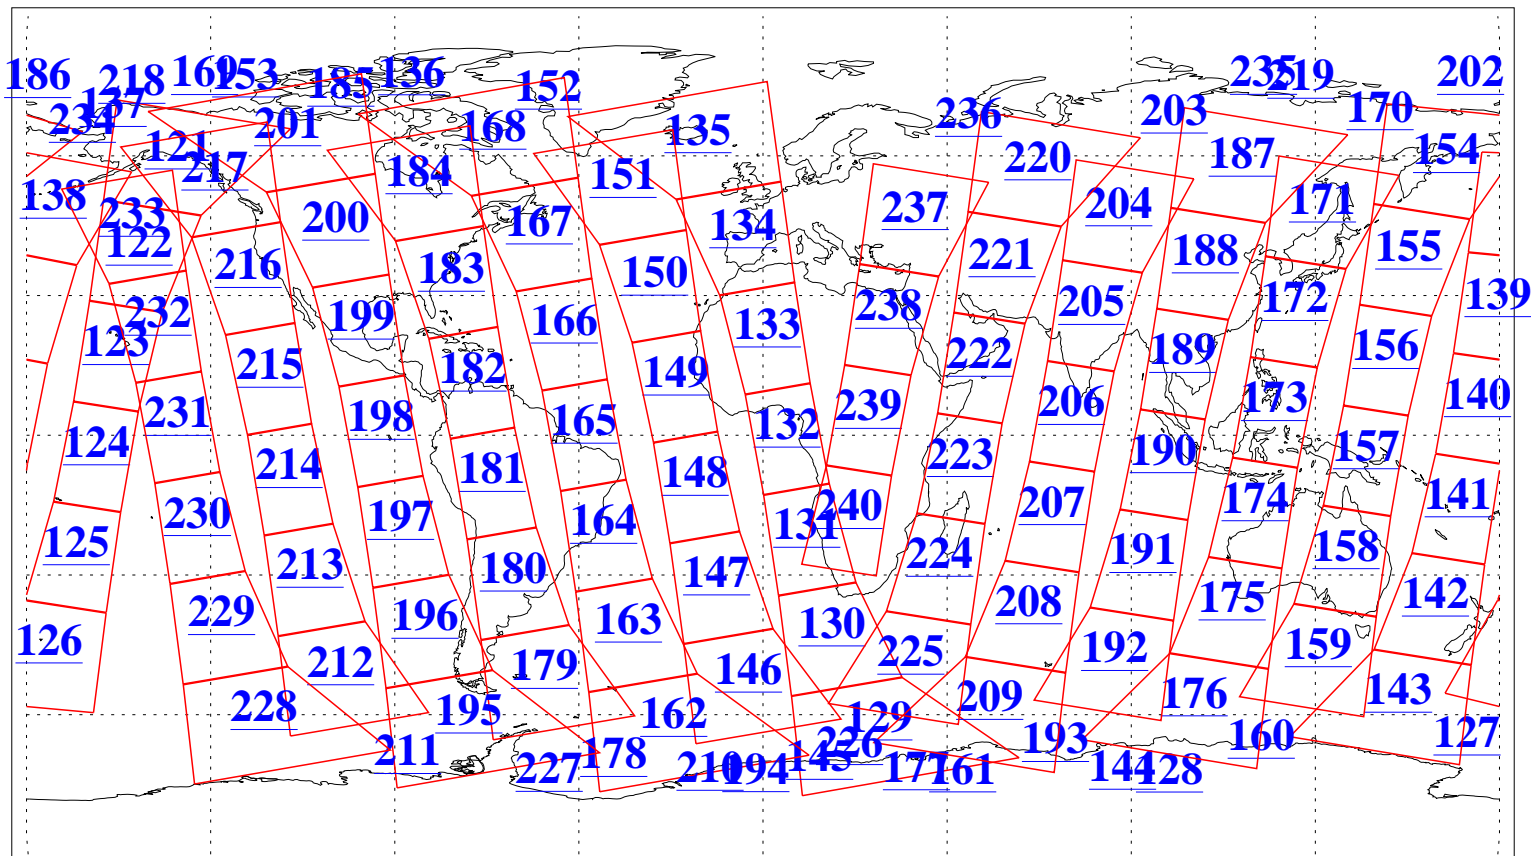

L1B Availability  
AMSU Granules: 240  
HSB Granules: 0  
AIRS Granules: 240

30 Mar 2010  
DoY 89  
Aqua Day 2887  
Granules: 1 to 120

Granules: 121 to 240

L1B Availability  
AMSU Granules: 240  
HSB Granules: 0  
AIRS Granules: 240

30 Mar 2010  
DoY 89  
Aqua Day 2887

Ascending Granules

Descending Granules

L1B Availability  
 AMSU Granules: 240  
 HSB Granules: 0  
 AIRS Granules: 240

30 Mar 2010  
 DoY 89  
 Aqua Day 2887

Northern Hemisphere Granules