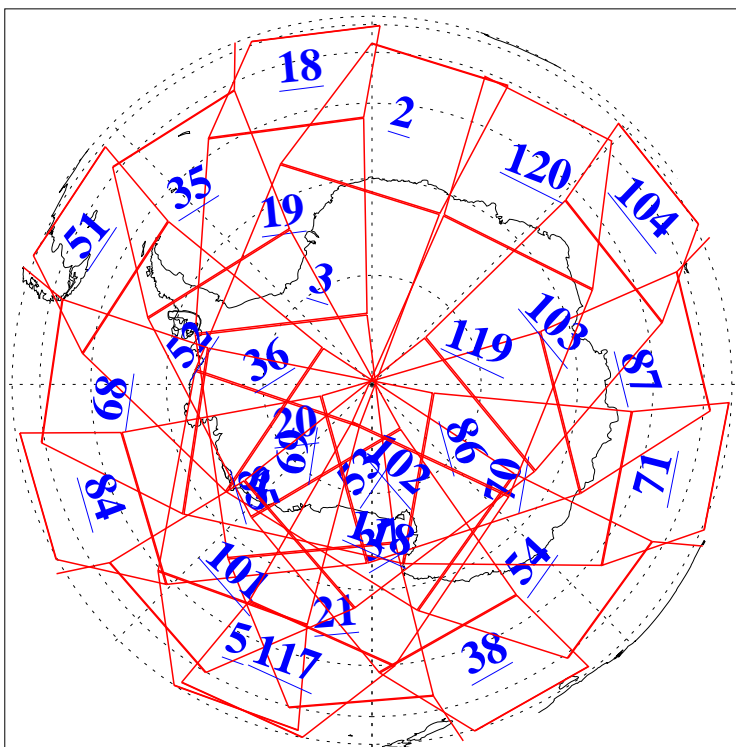

L1B Availability
AMSU Granules: 240
HSB Granules: 0
AIRS Granules: 240

15 Mar 2010
DoY 74
Aqua Day 2872
Granules: 1 to 120

Granules: 121 to 240

L1B Availability
AMSU Granules: 240
HSB Granules: 0
AIRS Granules: 240

15 Mar 2010
DoY 74
Aqua Day 2872
Ascending Granules

Descending Granules

Legend: AMSU Available, HSB Available, AIRS Available

Created on 17 Mar 2010 05:15:00 PST by rbo@cronus.jpl.nasa.gov

L1B Availability
AMSU Granules: 240
HSB Granules: 0
AIRS Granules: 240

15 Mar 2010
DoY 74
Aqua Day 2872

Northern Hemisphere Granules

Southern Hemisphere Granules

Legend: AMSU Available, HSB Available, AIRS Available

Created on 17 Mar 2010 05:15:00 PST by rbo@cronus.jpl.nasa.gov