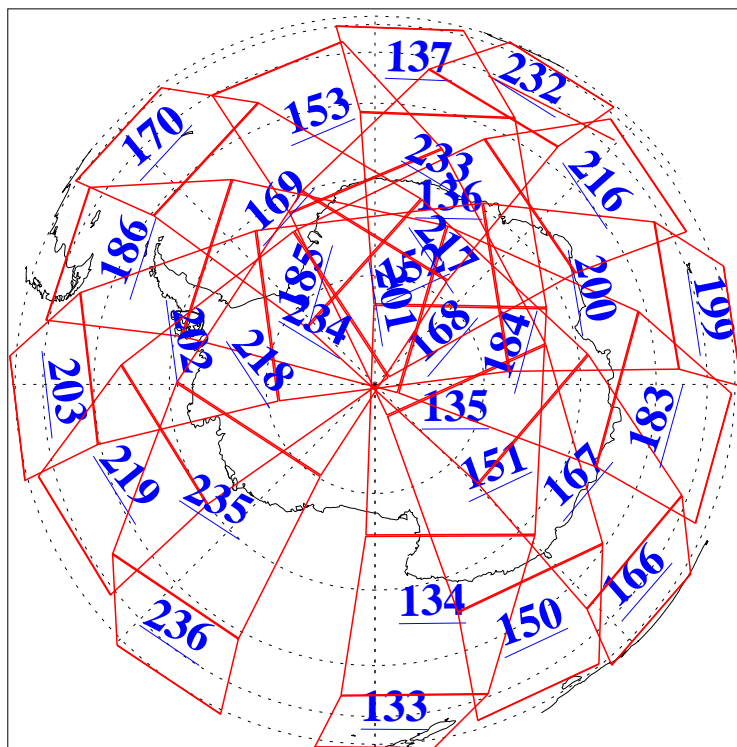

Legend: AMSU Available, HSB Available, AIRS Available

Created on 17 Mar 2010 05:15:00 PST by rbo@cronus.jpl.nasa.gov