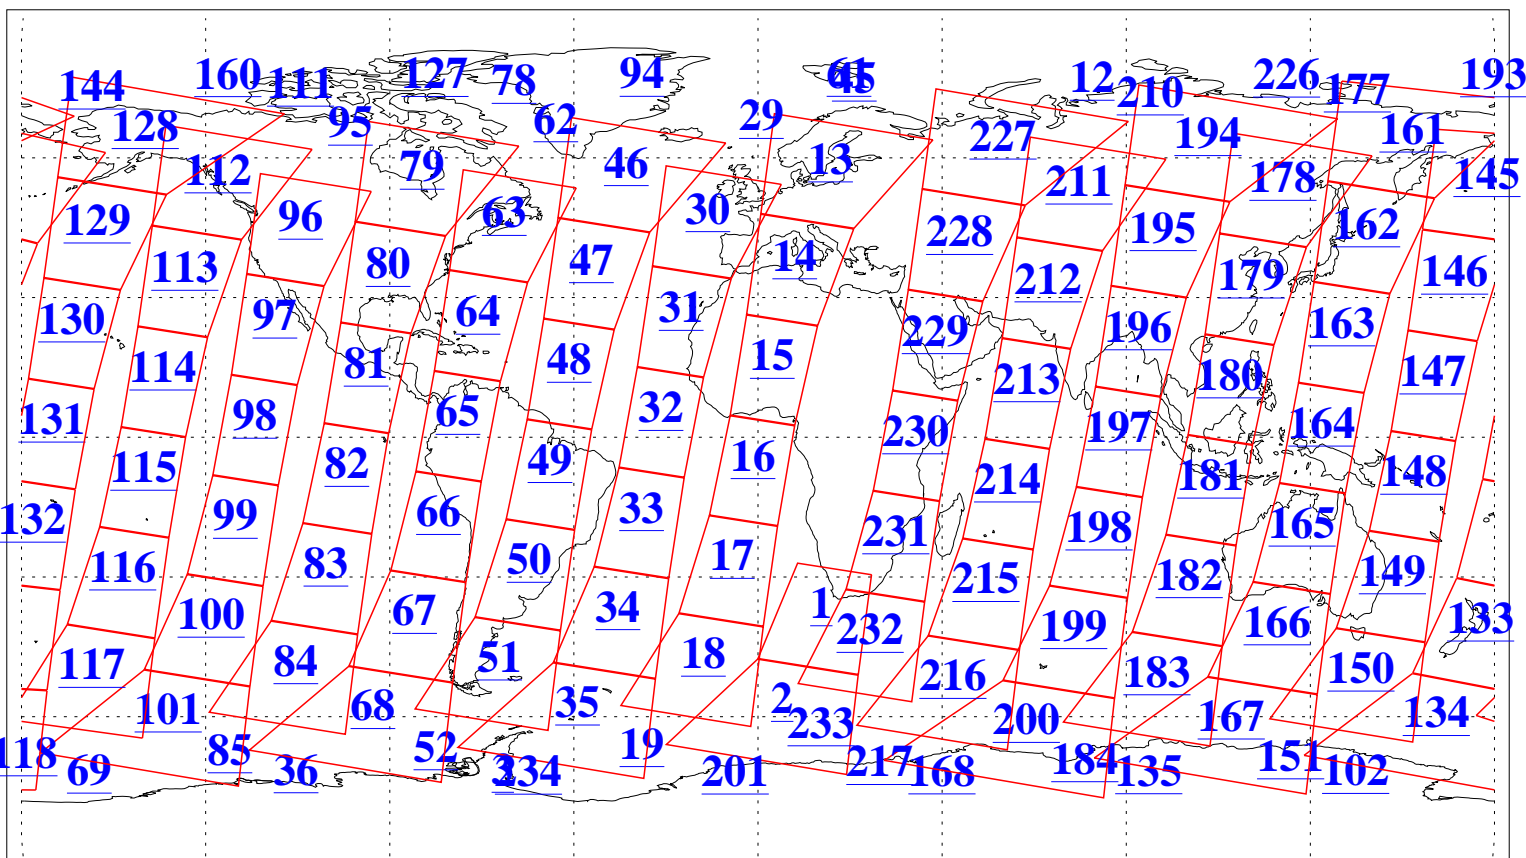

L1B Availability
AMSU Granules: 240
HSB Granules: 0
AIRS Granules: 240

15 Mar 2010
DoY 74
Aqua Day 2872
Granules: 1 to 120

Granules: 121 to 240

L1B Availability
AMSU Granules: 240
HSB Granules: 0
AIRS Granules: 240

15 Mar 2010
DoY 74
Aqua Day 2872
Ascending Granules

Descending Granules

Legend: AMSU Available, HSB Available, AIRS Available

Created on 17 Mar 2010 05:15:00 PST by rbo@cronus.jpl.nasa.gov

L1B Availability
AMSU Granules: 240
HSB Granules: 0
AIRS Granules: 240

15 Mar 2010
DoY 74
Aqua Day 2872

Northern Hemisphere Granules

Southern Hemisphere Granules

Legend: AMSU Available, HSB Available, AIRS Available

Created on 17 Mar 2010 05:15:00 PST by rbo@cronus.jpl.nasa.gov