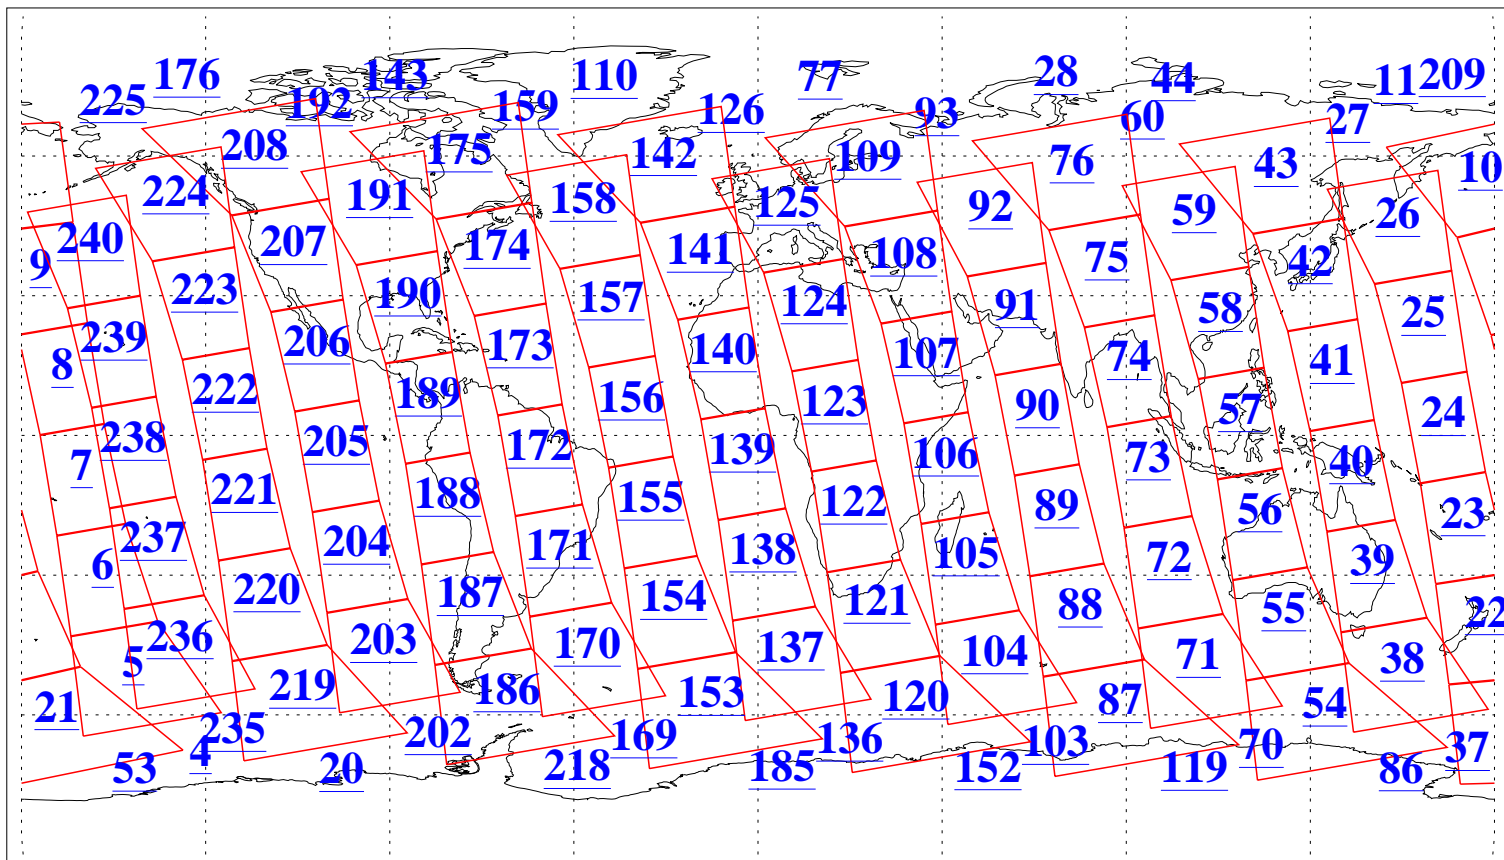

L1B Availability
AMSU Granules: 240
HSB Granules: 0
AIRS Granules: 240

15 Mar 2010
DoY 74
Aqua Day 2872
Granules: 1 to 120

Granules: 121 to 240

L1B Availability
AMSU Granules: 240
HSB Granules: 0
AIRS Granules: 240

15 Mar 2010
DoY 74
Aqua Day 2872
Ascending Granules

Descending Granules

Legend: AMSU Available, HSB Available, AIRS Available

Created on 17 Mar 2010 05:15:00 PST by rbo@cronus.jpl.nasa.gov

L1B Availability
AMSU Granules: 240
HSB Granules: 0
AIRS Granules: 240