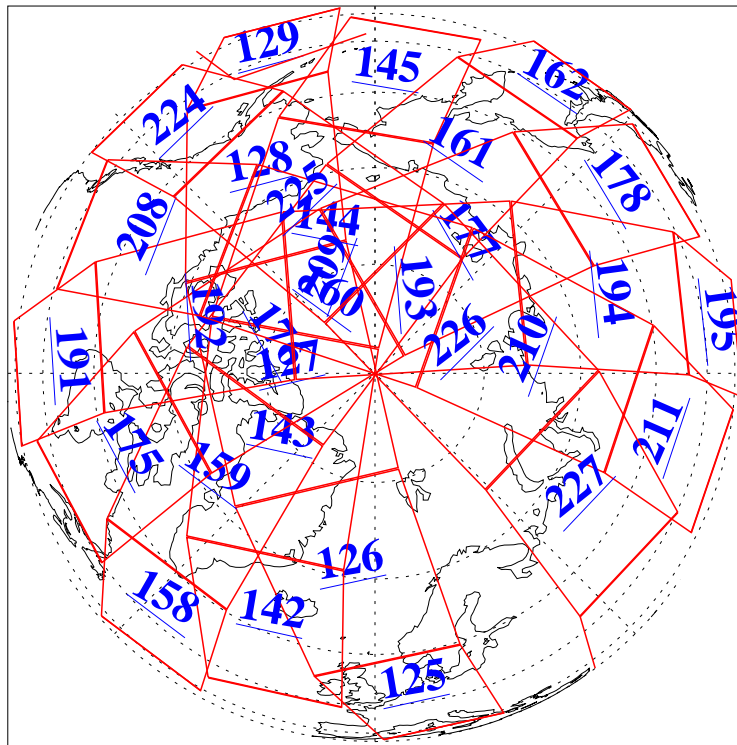

L1B Availability
AMSU Granules: 240
HSB Granules: 0
AIRS Granules: 240

15 Mar 2010
DoY 74
Aqua Day 2872
Granules: 1 to 120

Granules: 121 to 240

L1B Availability
AMSU Granules: 240
HSB Granules: 0
AIRS Granules: 240

15 Mar 2010
DoY 74
Aqua Day 2872
Ascending Granules

Descending Granules

Legend: AMSU Available, HSB Available, AIRS Available

Created on 17 Mar 2010 05:15:00 PST by rbo@cronus.jpl.nasa.gov

L1B Availability
AMSU Granules: 240
HSB Granules: 0
AIRS Granules: 240

15 Mar 2010
DoY 74
Aqua Day 2872

Northern Hemisphere Granules

Southern Hemisphere Granules

Legend: AMSU Available, HSB Available, AIRS Available

Created on 17 Mar 2010 05:15:00 PST by rbo@cronus.jpl.nasa.gov