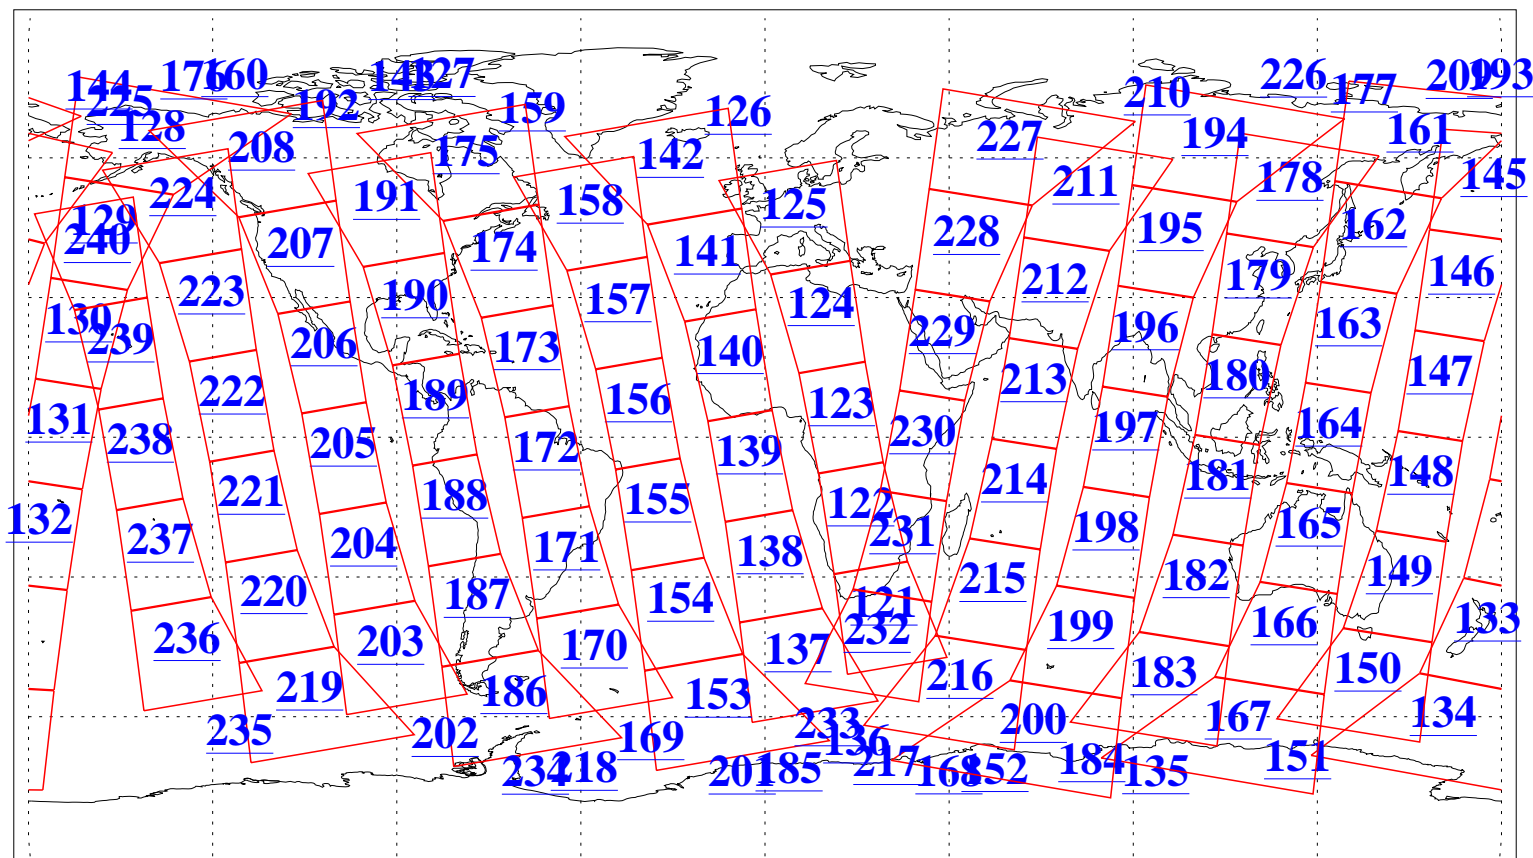

L1B Availability
AMSU Granules: 240
HSB Granules: 0
AIRS Granules: 240

15 Mar 2010
DoY 74
Aqua Day 2872
Granules: 1 to 120

Granules: 121 to 240

L1B Availability
AMSU Granules: 240
HSB Granules: 0
AIRS Granules: 240

15 Mar 2010
DoY 74
Aqua Day 2872
Ascending Granules

Descending Granules

Legend: AMSU Available, HSB Available, AIRS Available

Created on 17 Mar 2010 05:15:00 PST by rbo@cronus.jpl.nasa.gov

L1B Availability
AMSU Granules: 240
HSB Granules: 0
AIRS Granules: 240