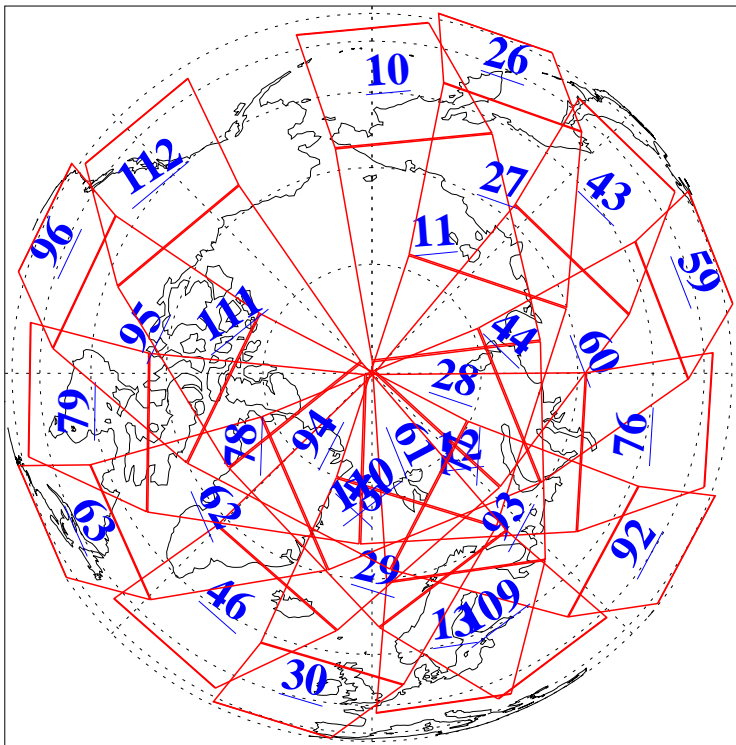

L1B Availability
AMSU Granules: 240
HSB Granules: 0
AIRS Granules: 240

15 Mar 2010
DoY 74
Aqua Day 2872
Granules: 1 to 120

Granules: 121 to 240

L1B Availability
AMSU Granules: 240
HSB Granules: 0
AIRS Granules: 240

15 Mar 2010
DoY 74
Aqua Day 2872
Ascending Granules

Descending Granules

Legend: AMSU Available, HSB Available, AIRS Available

Created on 17 Mar 2010 05:15:00 PST by rbo@cronus.jpl.nasa.gov

L1B Availability
AMSU Granules: 240
HSB Granules: 0
AIRS Granules: 240

15 Mar 2010
DoY 74
Aqua Day 2872

Northern Hemisphere Granules

Southern Hemisphere Granules

Legend: AMSU Available, HSB Available, AIRS Available

Created on 17 Mar 2010 05:15:00 PST by rbo@cronus.jpl.nasa.gov