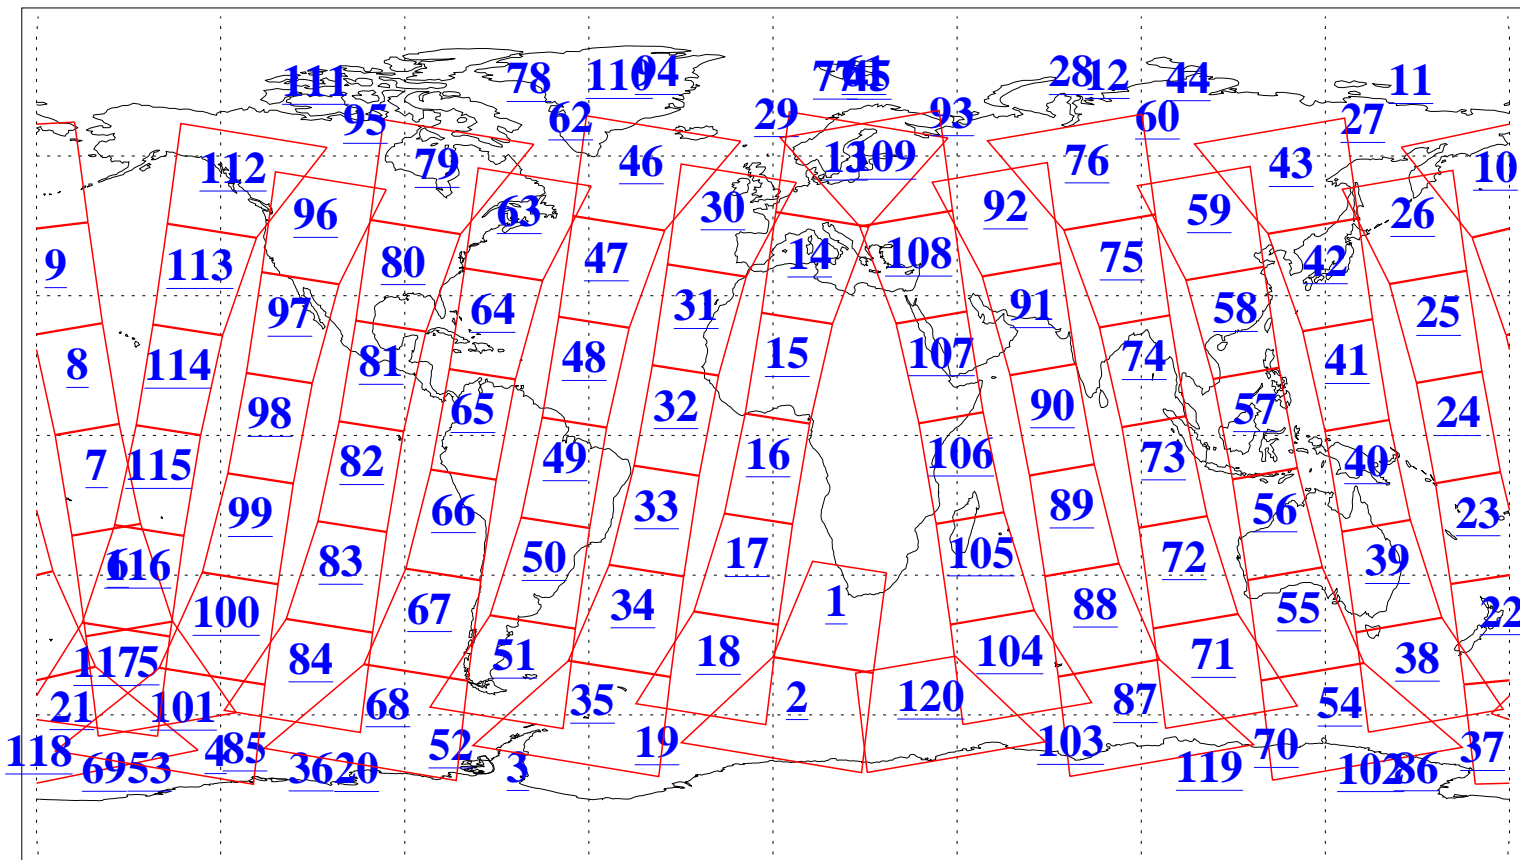

L1B Availability
AMSU Granules: 240
HSB Granules: 0
AIRS Granules: 240

15 Mar 2010
DoY 74
Aqua Day 2872
Granules: 1 to 120

Granules: 121 to 240

L1B Availability
AMSU Granules: 240
HSB Granules: 0
AIRS Granules: 240

15 Mar 2010
DoY 74
Aqua Day 2872
Ascending Granules

Descending Granules

Legend: AMSU Available, HSB Available, AIRS Available

Created on 17 Mar 2010 05:15:00 PST by rbo@cronus.jpl.nasa.gov

L1B Availability
AMSU Granules: 240
HSB Granules: 0
AIRS Granules: 240

15 Mar 2010
DoY 74
Aqua Day 2872

Northern Hemisphere Granules

Southern Hemisphere Granules

Legend: AMSU Available, HSB Available, AIRS Available

Created on 17 Mar 2010 05:15:00 PST by rbo@cronus.jpl.nasa.gov