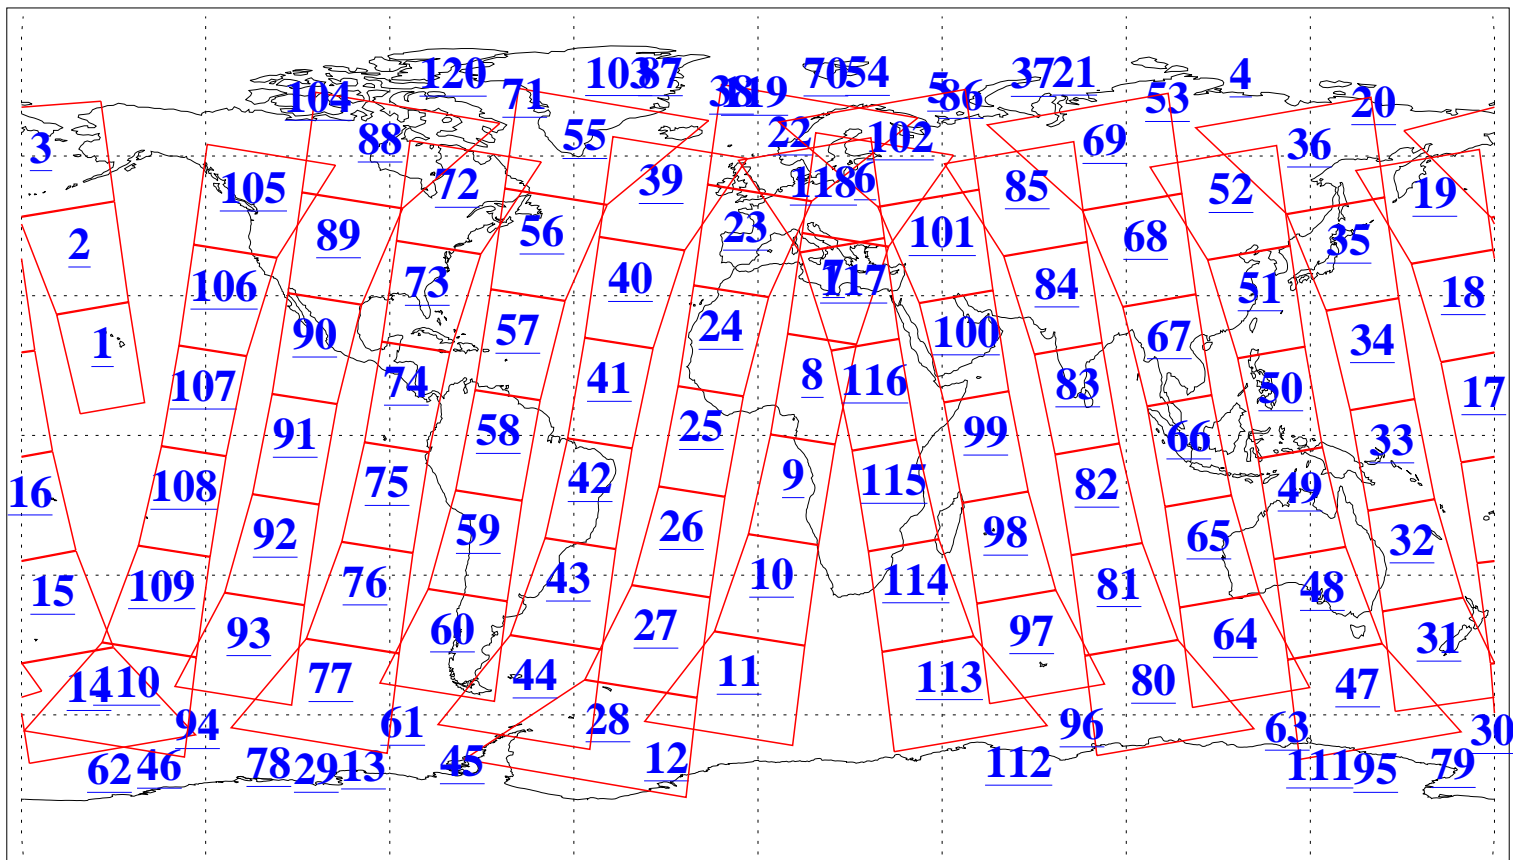

L1B Availability
AMSU Granules: 240
HSB Granules: 0
AIRS Granules: 240

14 Mar 2010
DoY 73
Aqua Day 2871
Granules: 1 to 120

Granules: 121 to 240

L1B Availability
AMSU Granules: 240
HSB Granules: 0
AIRS Granules: 240

14 Mar 2010
DoY 73
Aqua Day 2871

Ascending Granules

Descending Granules

L1B Availability
 AMSU Granules: 240
 HSB Granules: 0
 AIRS Granules: 240

14 Mar 2010
 DoY 73
 Aqua Day 2871

Northern Hemisphere Granules

Southern Hemisphere Granules

Legend: AMSU Available, HSB Available, AIRS Available

Created on 19 Mar 2010 05:15:00 PST by rbo@cronus.jpl.nasa.gov