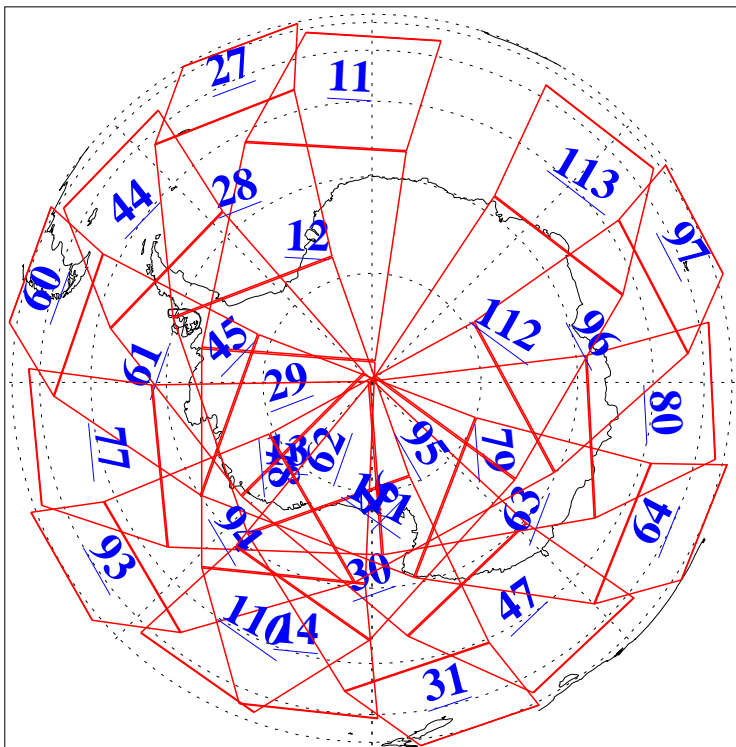

L1B Availability
AMSU Granules: 240
HSB Granules: 0
AIRS Granules: 240

14 Mar 2010
DoY 73
Aqua Day 2871
Granules: 1 to 120

Granules: 121 to 240

L1B Availability
AMSU Granules: 240
HSB Granules: 0
AIRS Granules: 240

14 Mar 2010
DoY 73
Aqua Day 2871

Ascending Granules

Descending Granules

L1B Availability
 AMSU Granules: 240
 HSB Granules: 0
 AIRS Granules: 240

14 Mar 2010
 DoY 73
 Aqua Day 2871

Northern Hemisphere Granules

Southern Hemisphere Granules

Legend: AMSU Available, HSB Available, AIRS Available

Created on 19 Mar 2010 05:15:00 PST by rbo@cronus.jpl.nasa.gov