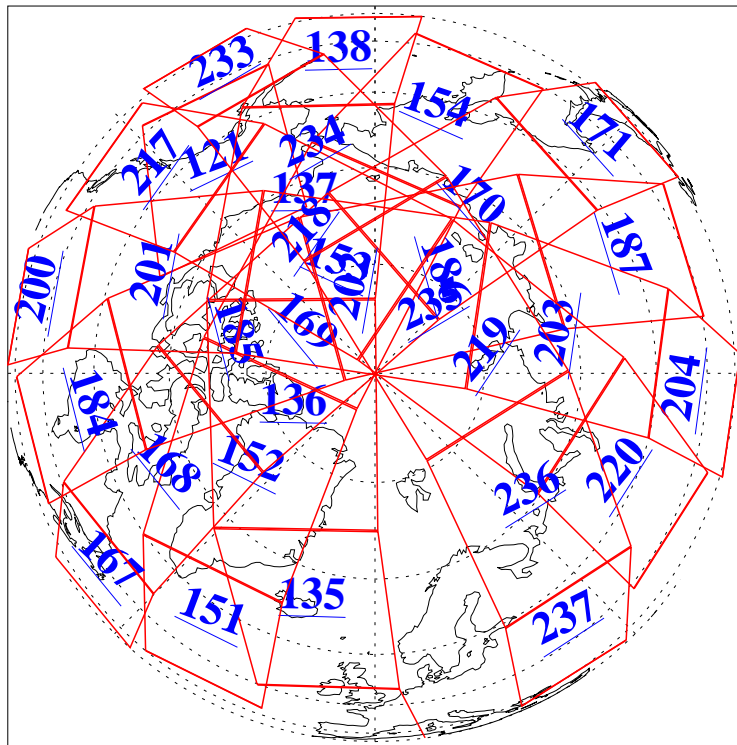

L1B Availability
AMSU Granules: 240
HSB Granules: 0
AIRS Granules: 240

14 Mar 2010
DoY 73
Aqua Day 2871
Granules: 1 to 120

Granules: 121 to 240

L1B Availability
AMSU Granules: 240
HSB Granules: 0
AIRS Granules: 240

14 Mar 2010
DoY 73
Aqua Day 2871

Ascending Granules

Descending Granules

L1B Availability
 AMSU Granules: 240
 HSB Granules: 0
 AIRS Granules: 240

14 Mar 2010
 DoY 73
 Aqua Day 2871

Northern Hemisphere Granules