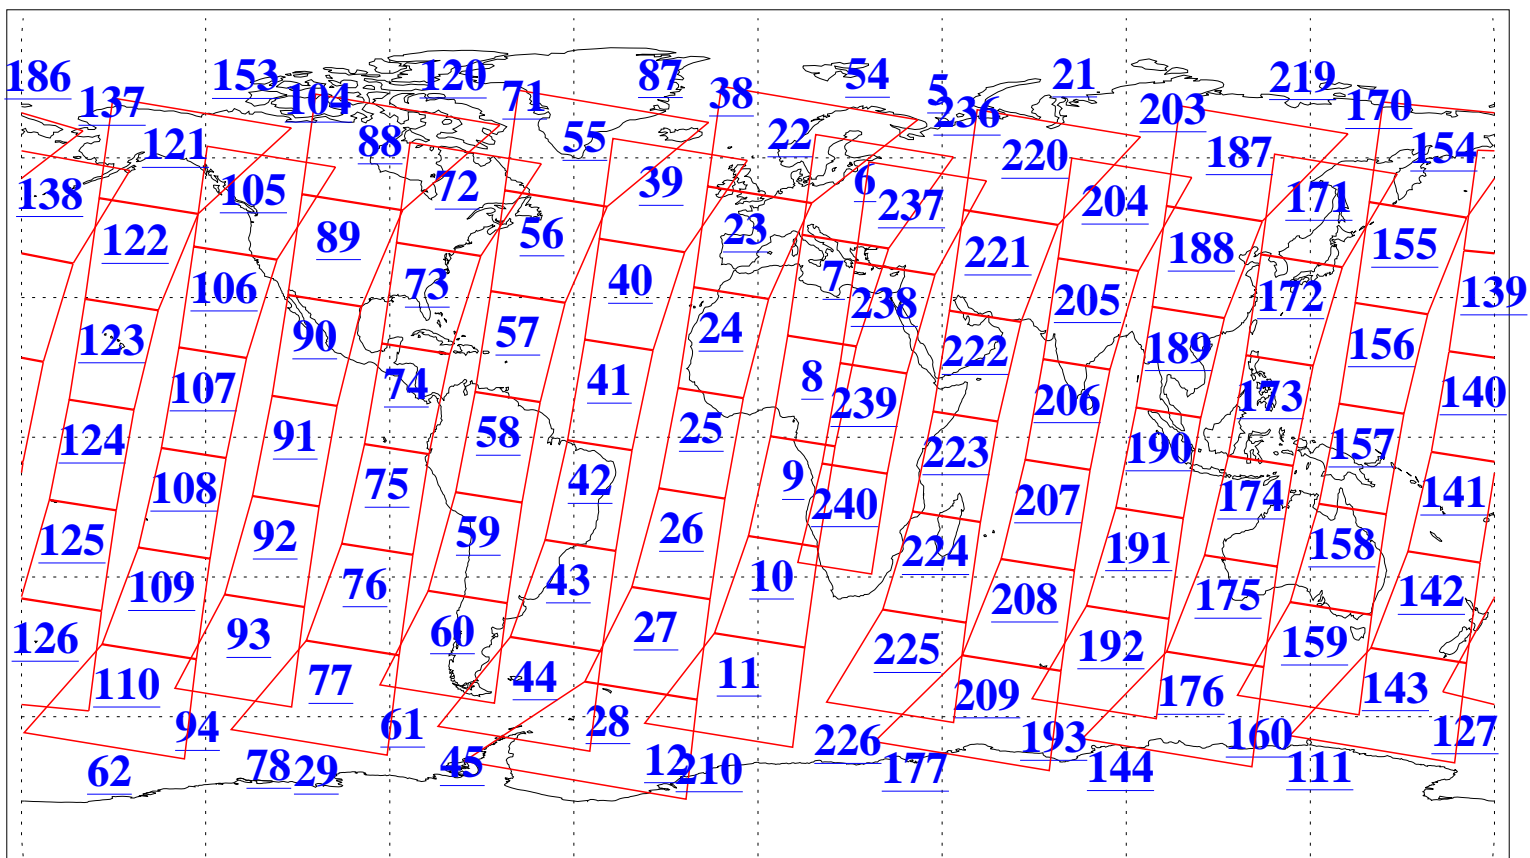

L1B Availability
AMSU Granules: 240
HSB Granules: 0
AIRS Granules: 240

14 Mar 2010
DoY 73
Aqua Day 2871
Granules: 1 to 120

Granules: 121 to 240

L1B Availability
AMSU Granules: 240
HSB Granules: 0
AIRS Granules: 240

14 Mar 2010
DoY 73
Aqua Day 2871

Ascending Granules

Descending Granules

L1B Availability
 AMSU Granules: 240
 HSB Granules: 0
 AIRS Granules: 240

14 Mar 2010
 DoY 73
 Aqua Day 2871

Northern Hemisphere Granules