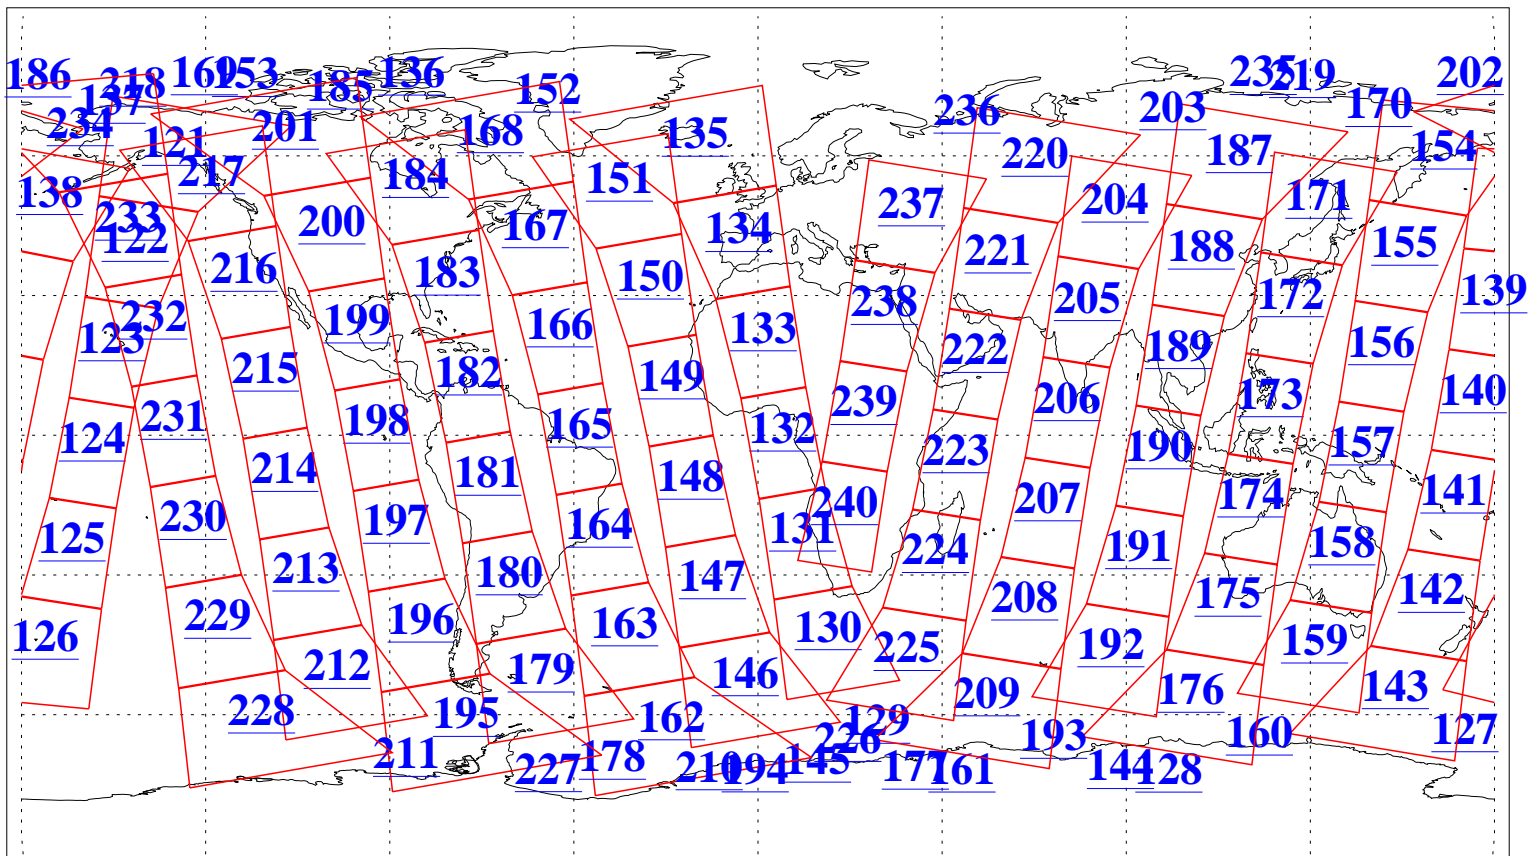

L1B Availability
AMSU Granules: 240
HSB Granules: 0
AIRS Granules: 240

14 Mar 2010
DoY 73
Aqua Day 2871
Granules: 1 to 120

Granules: 121 to 240

L1B Availability
AMSU Granules: 240
HSB Granules: 0
AIRS Granules: 240

14 Mar 2010
DoY 73
Aqua Day 2871

Ascending Granules

Descending Granules

L1B Availability
 AMSU Granules: 240
 HSB Granules: 0
 AIRS Granules: 240

14 Mar 2010
 DoY 73
 Aqua Day 2871

Northern Hemisphere Granules