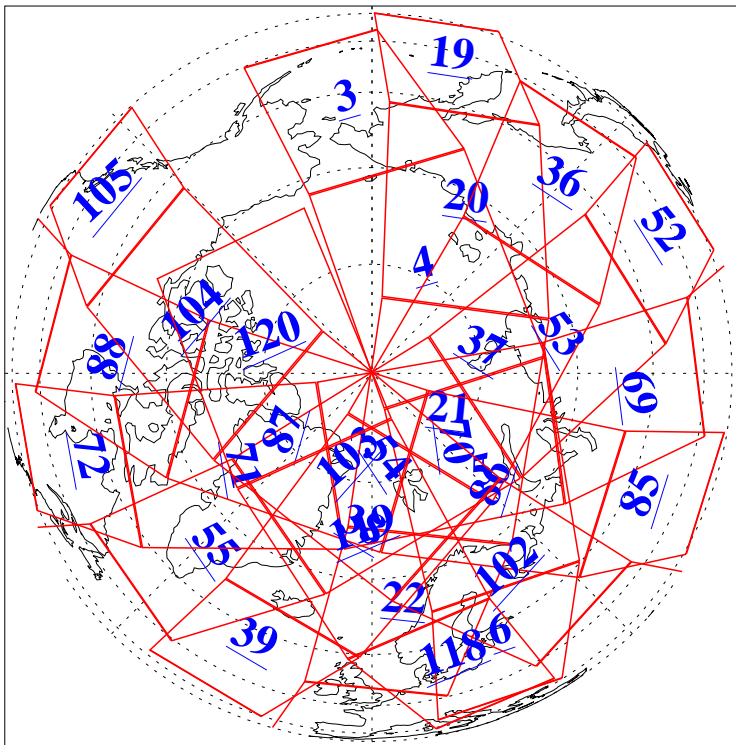

L1B Availability
AMSU Granules: 240
HSB Granules: 0
AIRS Granules: 240

14 Mar 2010
DoY 73
Aqua Day 2871
Granules: 1 to 120

Granules: 121 to 240

L1B Availability
AMSU Granules: 240
HSB Granules: 0
AIRS Granules: 240

14 Mar 2010
DoY 73
Aqua Day 2871

Ascending Granules

Descending Granules

L1B Availability
 AMSU Granules: 240
 HSB Granules: 0
 AIRS Granules: 240

14 Mar 2010
 DoY 73
 Aqua Day 2871

Northern Hemisphere Granules

Southern Hemisphere Granules

Legend: AMSU Available, HSB Available, AIRS Available

Created on 19 Mar 2010 05:15:00 PST by rbo@cronus.jpl.nasa.gov