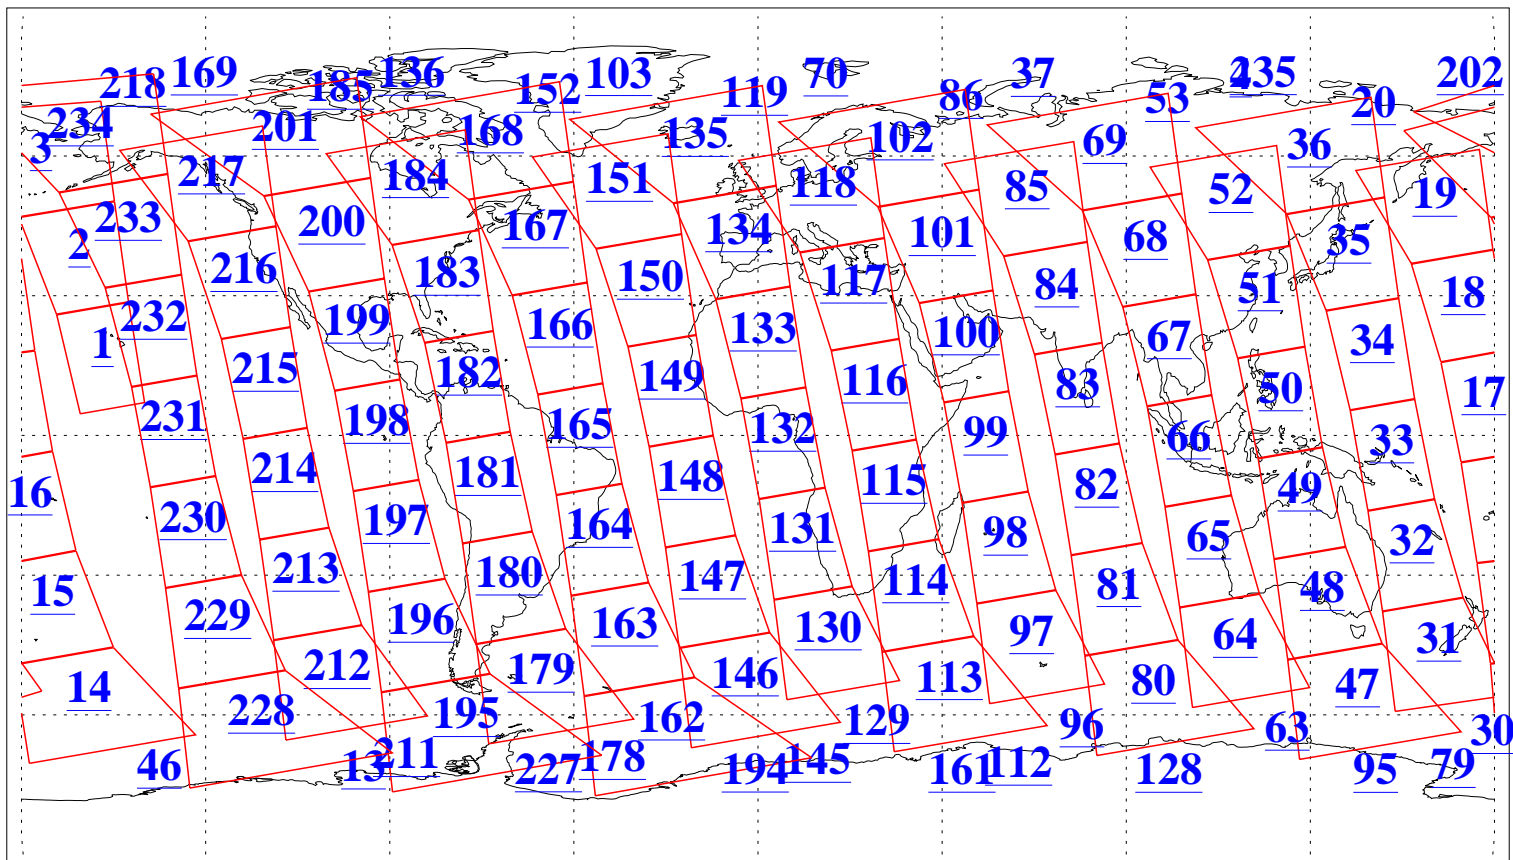

L1B Availability
AMSU Granules: 240
HSB Granules: 0
AIRS Granules: 240

14 Mar 2010
DoY 73
Aqua Day 2871
Granules: 1 to 120

Granules: 121 to 240

L1B Availability
AMSU Granules: 240
HSB Granules: 0
AIRS Granules: 240

14 Mar 2010
DoY 73
Aqua Day 2871

Ascending Granules

Descending Granules

L1B Availability
 AMSU Granules: 240
 HSB Granules: 0
 AIRS Granules: 240

14 Mar 2010
 DoY 73
 Aqua Day 2871

Northern Hemisphere Granules