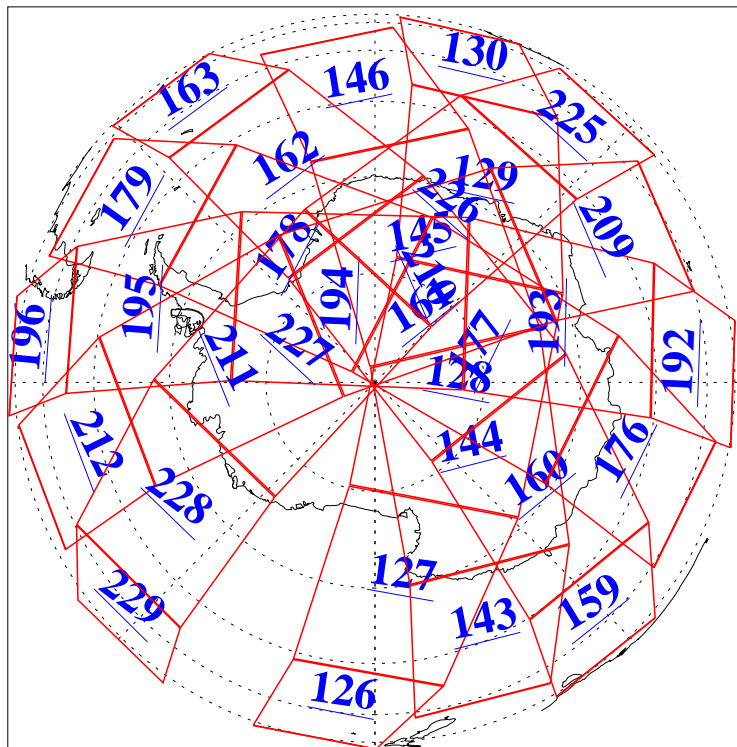

L1B Availability
AMSU Granules: 240
HSB Granules: 0
AIRS Granules: 240

14 Mar 2010
DoY 73
Aqua Day 2871
Granules: 1 to 120

Granules: 121 to 240

L1B Availability
AMSU Granules: 240
HSB Granules: 0
AIRS Granules: 240

14 Mar 2010
DoY 73
Aqua Day 2871

Ascending Granules

Descending Granules

L1B Availability
 AMSU Granules: 240
 HSB Granules: 0
 AIRS Granules: 240

14 Mar 2010
 DoY 73
 Aqua Day 2871

Northern Hemisphere Granules

Southern Hemisphere Granules

Legend: AMSU Available, HSB Available, AIRS Available

Created on 19 Mar 2010 05:15:00 PST by rbo@cronus.jpl.nasa.gov